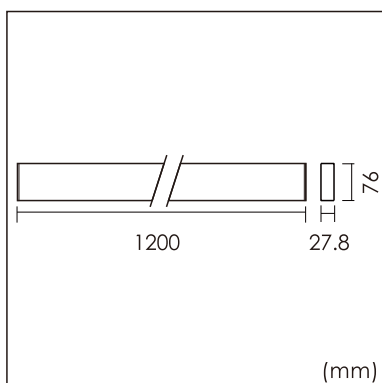

Eros-W

Wall mounted luminaire

25.002.13001

GENERAL

Wall
Surface
black
IP20
3600 lm
UGR<19

LED

3000K warm white
CRI ≥ 80
L80(B10)50,000H
SDCM <3

PHYSICAL

length 1200 mm
width 27.8 mm
height 76 mm
1.8 kg

ELECTRICAL

No Dimming
40W
90 lm/W
AC200~240V

The data values for the luminous flux are initially subject to a tolerance of +/- 10%, those for the electrical connected load are initially subject to a tolerance of +/- 10%, and those for the colour temperature are initially subject to a tolerance of +/- 150 K. Product illustrations serve as examples and may differ from the original. No liability is assumed for typographical or printing errors. We reserve the right to make alterations in the interest of improving our products.