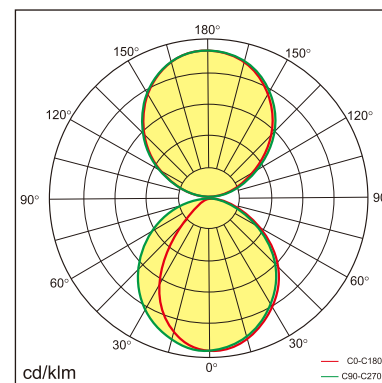

Eros-W

Wall mounted luminaire

25.002.13001

GENERAL

Wall
Surface
black
IP20
3600 lm
UGR<19

LED

3000K warm white
CRI ≥ 80
L80(B10)50,000H
SDCM <3

PHYSICAL

length 1200 mm
width 27.8 mm
height 76 mm
1.8 kg

ELECTRICAL

No Dimming
40W
90 lm/W
AC200~240V

The data values for the luminous flux are initially subject to a tolerance of +/- 10%, those for the electrical connected load are initially subject to a tolerance of +/- 10%, and those for the colour temperature are initially subject to a tolerance of +/- 150 K. Product illustrations serve as examples and may differ from the original. No liability is assumed for typographical or printing errors. We reserve the right to make alterations in the interest of improving our products.