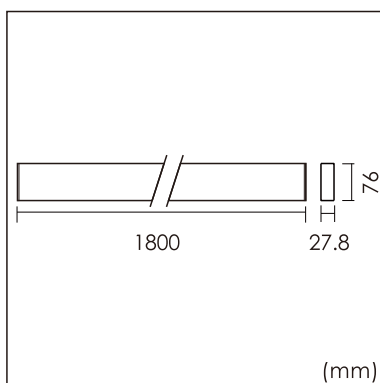

Eros-W

Wall mounted luminaire

25.002.33041

GENERAL

Wall
Surface
Silver
IP20
5400 lm
UGR<19

LED

3000K warm white
CRI ≥ 80
L80(B10)50,000H
SDCM <3

PHYSICAL

length 1800 mm
width 27.8 mm
height 76 mm
2.6 kg

ELECTRICAL

No Dimming
60W
90 lm/W
AC200~240V

The data values for the luminous flux are initially subject to a tolerance of +/- 10%, those for the electrical connected load are initially subject to a tolerance of +/- 10%, and those for the colour temperature are initially subject to a tolerance of +/- 150 K. Product illustrations serve as examples and may differ from the original. No liability is assumed for typographical or printing errors. We reserve the right to make alterations in the interest of improving our products.