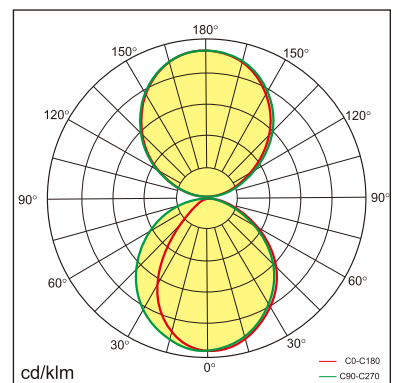

Eros-W

Wall mounted luminaire

25.002.33041

GENERAL

Wall
Surface
Silver
IP20
5400 lm
UGR<19

LED

3000K warm white
CRI ≥ 80
L80(B10)50,000H
SDCM <3

PHYSICAL

length 1800 mm
width 27.8 mm
height 76 mm
2.6 kg

ELECTRICAL

No Dimming
60W
90 lm/W
AC200~240V

The data values for the luminous flux are initially subject to a tolerance of +/- 10%, those for the electrical connected load are initially subject to a tolerance of +/- 10%, and those for the colour temperature are initially subject to a tolerance of +/- 150 K. Product illustrations serve as examples and may differ from the original. No liability is assumed for typographical or printing errors. We reserve the right to make alterations in the interest of improving our products.