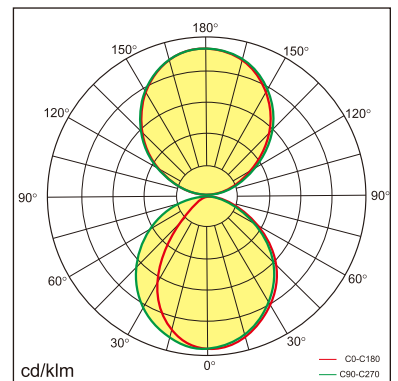

The data values for the luminous flux are initially subject to a tolerance of +/- 10%, those for the electrical connected load are initially subject to a tolerance of +/- 10%, and those for the colour temperature are initially subject to a tolerance of +/- 150 K. Product illustrations serve as examples and may differ from the original. No liability is assumed for typographical or printing errors. We reserve the right to make alterations in the interest of improving our products.