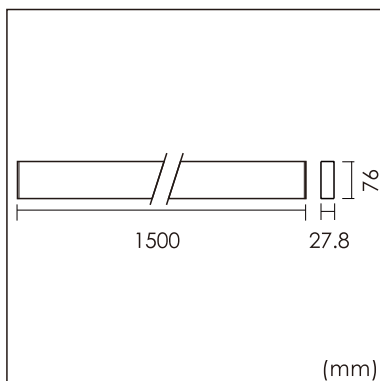

The data values for the luminous flux are initially subject to a tolerance of +/- 10%, those for the electrical connected load are initially subject to a tolerance of +/- 10%, and those for the colour temperature are initially subject to a tolerance of +/- 150 K. Product illustrations serve as examples and may differ from the original. No liability is assumed for typographical or printing errors. We reserve the right to make alterations in the interest of improving our products.