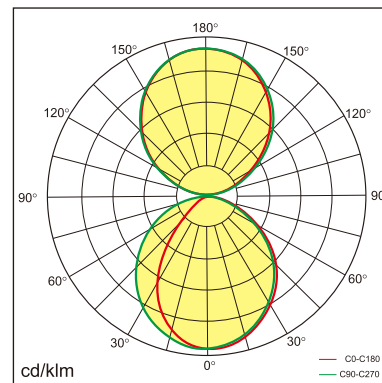

Eros-W

Wall mounted luminaire

25.002.14008

GENERAL

Wall
Surface
black
IP20
3600 lm
UGR<19

LED

4000K neutral white
CRI ≥ 80
L80(B10)50,000H
SDCM <3

PHYSICAL

length 1200 mm
width 27.8 mm
height 76 mm
1.8 kg

ELECTRICAL

1~10V Dimming
40W
90 lm/W
AC200~240V

The data values for the luminous flux are initially subject to a tolerance of +/- 10%, those for the electrical connected load are initially subject to a tolerance of +/- 10%, and those for the colour temperature are initially subject to a tolerance of +/- 150 K. Product illustrations serve as examples and may differ from the original. No liability is assumed for typographical or printing errors. We reserve the right to make alterations in the interest of improving our products.