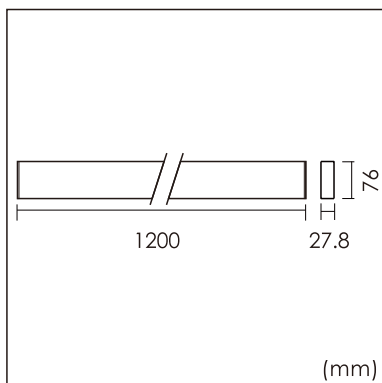

Eros-W

Wall mounted luminaire

25.002.14008

GENERAL

Wall
Surface
black
IP20
3600 lm
UGR<19

LED

4000K neutral white
CRI ≥ 80
L80(B10)50,000H
SDCM <3

PHYSICAL

length 1200 mm
width 27.8 mm
height 76 mm
1.8 kg

ELECTRICAL

1~10V Dimming
40W
90 lm/W
AC200~240V

The data values for the luminous flux are initially subject to a tolerance of +/- 10%, those for the electrical connected load are initially subject to a tolerance of +/- 10%, and those for the colour temperature are initially subject to a tolerance of +/- 150 K. Product illustrations serve as examples and may differ from the original. No liability is assumed for typographical or printing errors. We reserve the right to make alterations in the interest of improving our products.