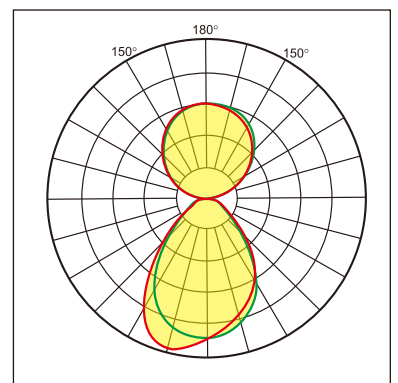

Odin-WR

Wall mounted luminaire

25.003.24004

GENERAL

Wall
Surface
White
IP20
3600 lm
Beam Angle $\uparrow 110^\circ/90^\circ\downarrow$
UGR<18

LED

4000K neutral white
CRI ≥ 80
L80(B10)50,000H
SDCM <3

PHYSICAL

length 610 mm
width 265 mm
height 30 mm
3.55 kg

ELECTRICAL

No Dimming
40W
90 lm/W
AC200~240V

The data values for the luminous flux are initially subject to a tolerance of +/- 10%, those for the electrical connected load are initially subject to a tolerance of +/- 10%, and those for the colour temperature are initially subject to a tolerance of +/- 150 K. Product illustrations serve as examples and may differ from the original. No liability is assumed for typographical or printing errors. We reserve the right to make alterations in the interest of improving our products.