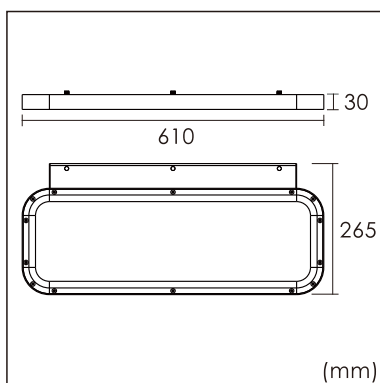

Odin-WR

Wall mounted luminaire

25.003.24004

GENERAL

Wall
Surface
White
IP20
3600 lm
Beam Angle $\uparrow 110^\circ/90^\circ\downarrow$
UGR<18

LED

4000K neutral white
CRI ≥ 80
L80(B10)50,000H
SDCM <3

PHYSICAL

length 610 mm
width 265 mm
height 30 mm
3.55 kg

ELECTRICAL

No Dimming
40W
90 lm/W
AC200~240V

The data values for the luminous flux are initially subject to a tolerance of +/- 10%, those for the electrical connected load are initially subject to a tolerance of +/- 10%, and those for the colour temperature are initially subject to a tolerance of +/- 150 K. Product illustrations serve as examples and may differ from the original. No liability is assumed for typographical or printing errors. We reserve the right to make alterations in the interest of improving our products.