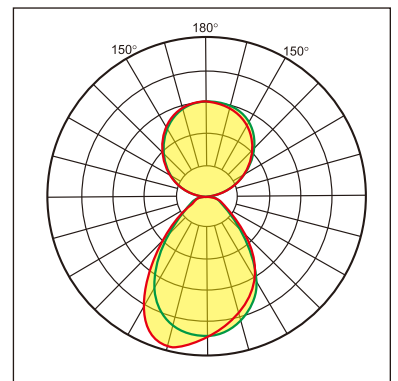

Odin-WR

Wall mounted luminaire

25.003.13001

GENERAL

Wall
Surface
black
IP20
3600 lm
Beam Angle $\uparrow 110^\circ/90^\circ\downarrow$
UGR<18

LED

3000K warm white
CRI ≥ 80
L80(B10)50,000H
SDCM <3

PHYSICAL

length 610 mm
width 265 mm
height 30 mm
3.55 kg

ELECTRICAL

No Dimming
40W
90 lm/W
AC200~240V

The data values for the luminous flux are initially subject to a tolerance of +/- 10%, those for the electrical connected load are initially subject to a tolerance of +/- 10%, and those for the colour temperature are initially subject to a tolerance of +/- 150 K. Product illustrations serve as examples and may differ from the original. No liability is assumed for typographical or printing errors. We reserve the right to make alterations in the interest of improving our products.