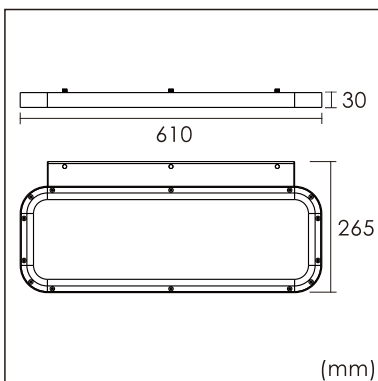

Odin-WR

Wall mounted luminaire

25.003.13001

GENERAL

Wall
Surface
black
IP20
3600 lm
Beam Angle $\uparrow 110^\circ/90^\circ\downarrow$
UGR<18

LED

3000K warm white
CRI ≥ 80
L80(B10)50,000H
SDCM <3

PHYSICAL

length 610 mm
width 265 mm
height 30 mm
3.55 kg

ELECTRICAL

No Dimming
40W
90 lm/W
AC200~240V

The data values for the luminous flux are initially subject to a tolerance of +/- 10%, those for the electrical connected load are initially subject to a tolerance of +/- 10%, and those for the colour temperature are initially subject to a tolerance of +/- 150 K. Product illustrations serve as examples and may differ from the original. No liability is assumed for typographical or printing errors. We reserve the right to make alterations in the interest of improving our products.