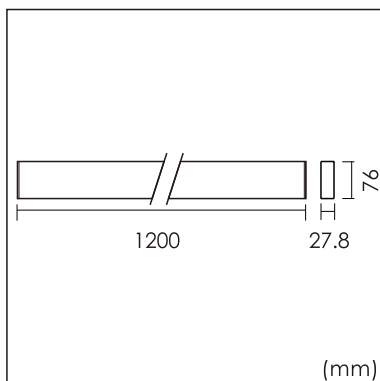

Eros-W

Wall mounted luminaire

25.002.33017

GENERAL

Wall
Surface
Silver
IP20
3600 lm
UGR<19

LED

3000K warm white
CRI ≥ 80
L80(B10)50,000H
SDCM <3

PHYSICAL

length 1200 mm
width 27.8 mm
height 76 mm
1.8 kg

ELECTRICAL

DALI Dimming
40W
90 lm/W
AC200~240V

The data values for the luminous flux are initially subject to a tolerance of +/- 10%, those for the electrical connected load are initially subject to a tolerance of +/- 10%, and those for the colour temperature are initially subject to a tolerance of +/- 150 K. Product illustrations serve as examples and may differ from the original. No liability is assumed for typographical or printing errors. We reserve the right to make alterations in the interest of improving our products.