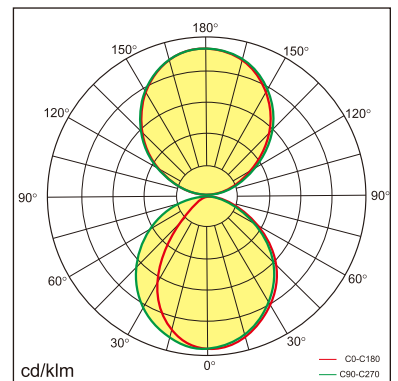

Eros-W

Wall mounted luminaire

25.002.33017

GENERAL

Wall
Surface
Silver
IP20
3600 lm
UGR<19

LED

3000K warm white
CRI ≥ 80
L80(B10)50,000H
SDCM <3

PHYSICAL

length 1200 mm
width 27.8 mm
height 76 mm
1.8 kg

ELECTRICAL

DALI Dimming
40W
90 lm/W
AC200~240V

The data values for the luminous flux are initially subject to a tolerance of +/- 10%, those for the electrical connected load are initially subject to a tolerance of +/- 10%, and those for the colour temperature are initially subject to a tolerance of +/- 150 K. Product illustrations serve as examples and may differ from the original. No liability is assumed for typographical or printing errors. We reserve the right to make alterations in the interest of improving our products.