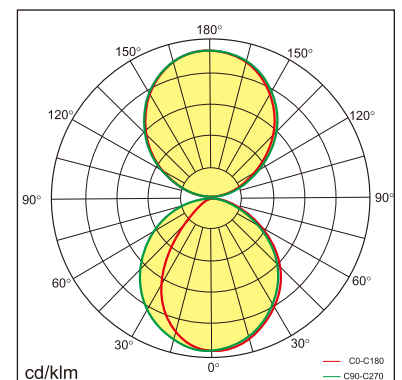

The data values for the luminous flux are initially subject to a tolerance of +/- 10%, those for the electrical connected load are initially subject to a tolerance of +/- 10%, and those for the colour temperature are initially subject to a tolerance of +/- 150 K. Product illustrations serve as examples and may differ from the original. No liability is assumed for typographical or printing errors. We reserve the right to make alterations in the interest of improving our products.