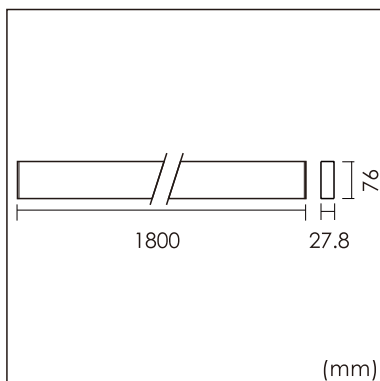

The data values for the luminous flux are initially subject to a tolerance of +/- 10%, those for the electrical connected load are initially subject to a tolerance of +/- 10%, and those for the colour temperature are initially subject to a tolerance of +/- 150 K. Product illustrations serve as examples and may differ from the original. No liability is assumed for typographical or printing errors. We reserve the right to make alterations in the interest of improving our products.