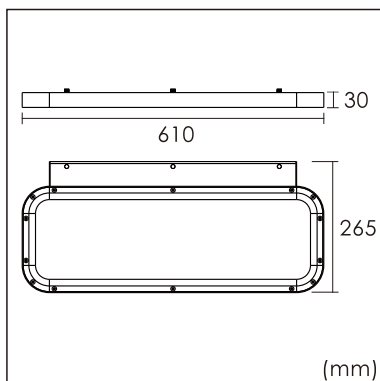

Odin-WR

Wall mounted luminaire

25.003.14008

GENERAL

Wall
Surface
black
IP20
3600 lm
Beam Angle $\uparrow 110^\circ/90^\circ \downarrow$
UGR<18

LED

4000K neutral white
CRI ≥ 80
L80(B10)50,000H
SDCM <3

PHYSICAL

length 610 mm
width 265 mm
height 30 mm
3.55 kg

ELECTRICAL

1~10V Dimming
40W
90 lm/W
AC200~240V

The data values for the luminous flux are initially subject to a tolerance of +/- 10%, those for the electrical connected load are initially subject to a tolerance of +/- 10%, and those for the colour temperature are initially subject to a tolerance of +/- 150 K. Product illustrations serve as examples and may differ from the original. No liability is assumed for typographical or printing errors. We reserve the right to make alterations in the interest of improving our products.