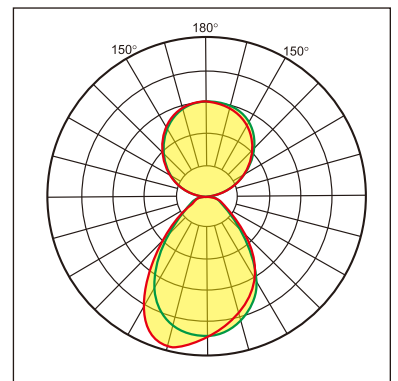

Odin-WR

Wall mounted luminaire

25.003.14008

GENERAL

Wall
Surface
black
IP20
3600 lm
Beam Angle $\uparrow 110^\circ/90^\circ \downarrow$
UGR<18

LED

4000K neutral white
CRI ≥ 80
L80(B10)50,000H
SDCM <3

PHYSICAL

length 610 mm
width 265 mm
height 30 mm
3.55 kg

ELECTRICAL

1~10V Dimming
40W
90 lm/W
AC200~240V

The data values for the luminous flux are initially subject to a tolerance of +/- 10%, those for the electrical connected load are initially subject to a tolerance of +/- 10%, and those for the colour temperature are initially subject to a tolerance of +/- 150 K. Product illustrations serve as examples and may differ from the original. No liability is assumed for typographical or printing errors. We reserve the right to make alterations in the interest of improving our products.