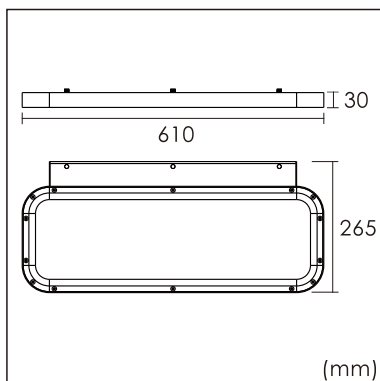

Odin-WR

Wall mounted luminaire

25.003.33011

GENERAL

Wall
Surface
Silver
IP20
3600 lm
Beam Angle $\uparrow 110^\circ/90^\circ \downarrow$
UGR<18

LED

3000K warm white
CRI ≥ 80
L80(B10)50,000H
SDCM <3

PHYSICAL

length 610 mm
width 265 mm
height 30 mm
3.55 kg

ELECTRICAL

1~10V Dimming
40W
90 lm/W
AC200~240V

The data values for the luminous flux are initially subject to a tolerance of +/- 10%, those for the electrical connected load are initially subject to a tolerance of +/- 10%, and those for the colour temperature are initially subject to a tolerance of +/- 150 K. Product illustrations serve as examples and may differ from the original. No liability is assumed for typographical or printing errors. We reserve the right to make alterations in the interest of improving our products.