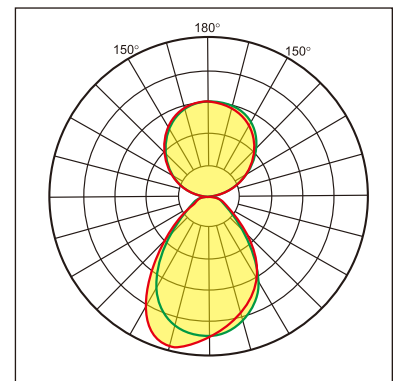

Odin-WR

Wall mounted luminaire

25.003.33011

GENERAL

Wall
Surface
Silver
IP20
3600 lm
Beam Angle $\uparrow 110^\circ/90^\circ \downarrow$
UGR<18

LED

3000K warm white
CRI ≥ 80
L80(B10)50,000H
SDCM <3

PHYSICAL

length 610 mm
width 265 mm
height 30 mm
3.55 kg

ELECTRICAL

1~10V Dimming
40W
90 lm/W
AC200~240V

The data values for the luminous flux are initially subject to a tolerance of +/- 10%, those for the electrical connected load are initially subject to a tolerance of +/- 10%, and those for the colour temperature are initially subject to a tolerance of +/- 150 K. Product illustrations serve as examples and may differ from the original. No liability is assumed for typographical or printing errors. We reserve the right to make alterations in the interest of improving our products.