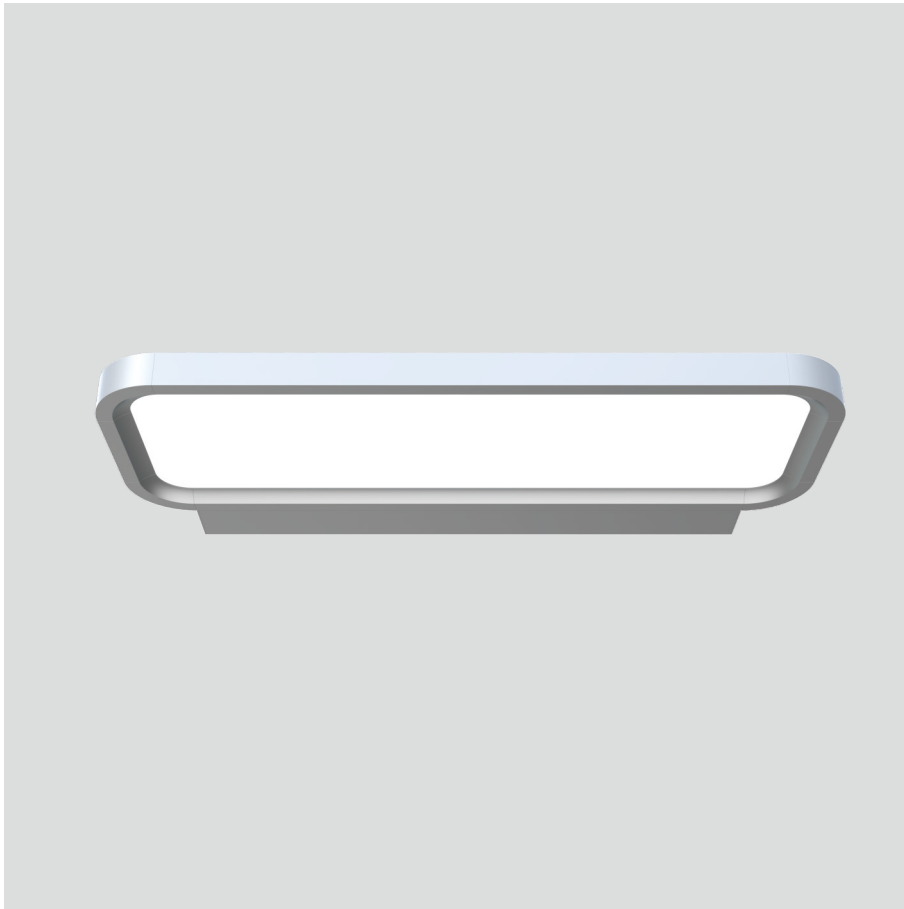

Odin-WR

Wall mounted luminaire

25.003.33011

GENERAL

Wall
Surface
Silver
IP20
3600 lm
Beam Angle $\uparrow 110^\circ/90^\circ \downarrow$
UGR<18

LED

3000K warm white
CRI ≥ 80
L80(B10)50,000H
SDCM <3

PHYSICAL

length 610 mm
width 265 mm
height 30 mm
3.55 kg

ELECTRICAL

1~10V Dimming
40W
90 lm/W
AC200~240V

The data values for the luminous flux are initially subject to a tolerance of +/- 10%, those for the electrical connected load are initially subject to a tolerance of +/- 10%, and those for the colour temperature are initially subject to a tolerance of +/- 150 K. Product illustrations serve as examples and may differ from the original. No liability is assumed for typographical or printing errors. We reserve the right to make alterations in the interest of improving our products.