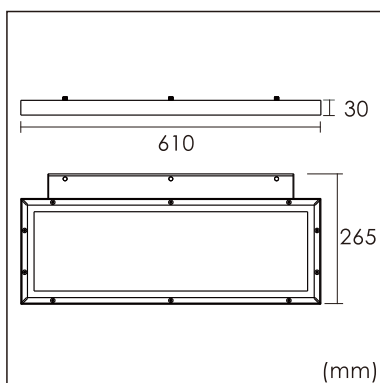

Odin-WS

Wall mounted luminaire

25.004.34006

GENERAL

Wall
Surface
Silver
IP20
3600 lm
Beam Angle $\uparrow 110^\circ/90^\circ \downarrow$
UGR<18

LED

4000K neutral white
CRI ≥ 80
L80(B10)50,000H
SDCM <3

PHYSICAL

length 610 mm
width 265 mm
height 30 mm
3.15 kg

ELECTRICAL

No Dimming
40W
90 lm/W
AC200~240V

The data values for the luminous flux are initially subject to a tolerance of +/- 10%, those for the electrical connected load are initially subject to a tolerance of +/- 10%, and those for the colour temperature are initially subject to a tolerance of +/- 150 K. Product illustrations serve as examples and may differ from the original. No liability is assumed for typographical or printing errors. We reserve the right to make alterations in the interest of improving our products.