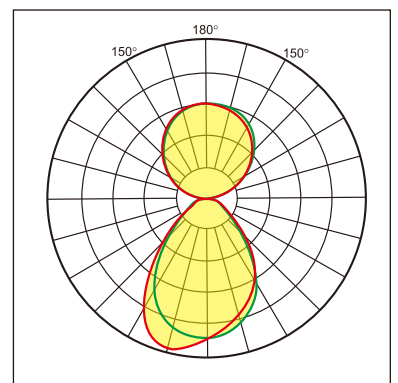

Odin-WS

Wall mounted luminaire

25.004.34006

GENERAL

Wall
Surface
Silver
IP20
3600 lm
Beam Angle $\uparrow 110^\circ/90^\circ \downarrow$
UGR<18

LED

4000K neutral white
CRI ≥ 80
L80(B10)50,000H
SDCM <3

PHYSICAL

length 610 mm
width 265 mm
height 30 mm
3.15 kg

ELECTRICAL

No Dimming
40W
90 lm/W
AC200~240V

The data values for the luminous flux are initially subject to a tolerance of +/- 10%, those for the electrical connected load are initially subject to a tolerance of +/- 10%, and those for the colour temperature are initially subject to a tolerance of +/- 150 K. Product illustrations serve as examples and may differ from the original. No liability is assumed for typographical or printing errors. We reserve the right to make alterations in the interest of improving our products.