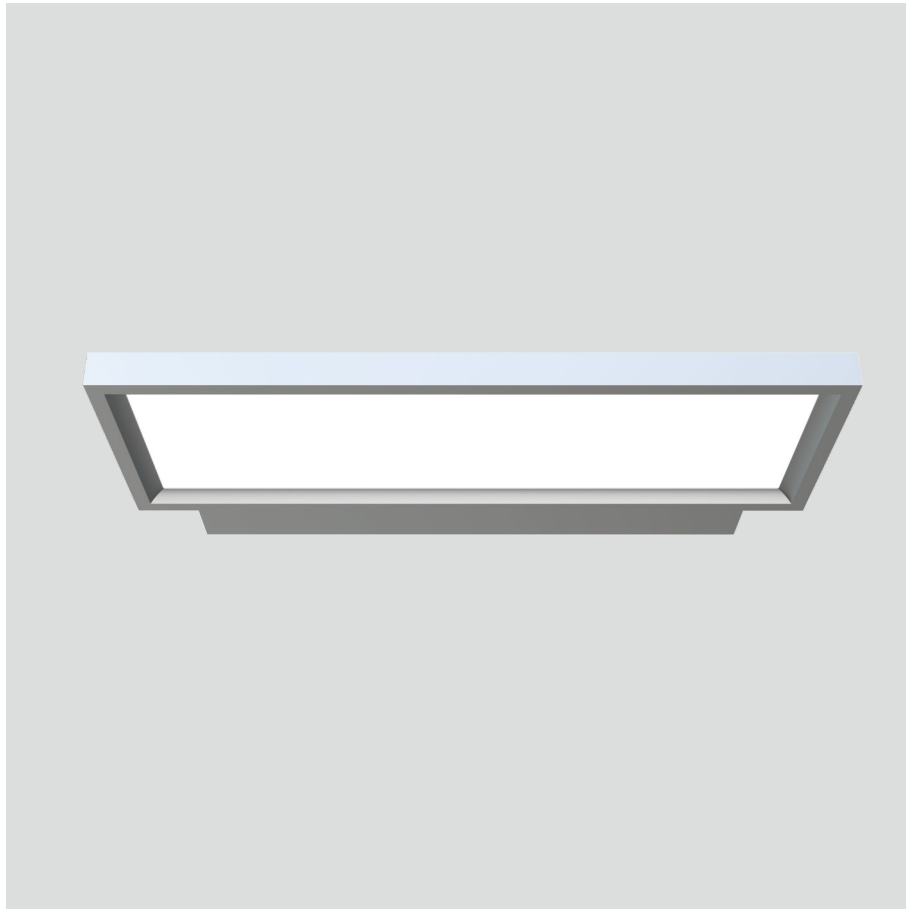

Odin-WS

Wall mounted luminaire

25.004.34006

GENERAL

Wall
Surface
Silver
IP20
3600 lm
Beam Angle $\uparrow 110^\circ/90^\circ \downarrow$
UGR<18

LED

4000K neutral white
CRI ≥ 80
L80(B10)50,000H
SDCM <3

PHYSICAL

length 610 mm
width 265 mm
height 30 mm
3.15 kg

ELECTRICAL

No Dimming
40W
90 lm/W
AC200~240V

The data values for the luminous flux are initially subject to a tolerance of +/- 10%, those for the electrical connected load are initially subject to a tolerance of +/- 10%, and those for the colour temperature are initially subject to a tolerance of +/- 150 K. Product illustrations serve as examples and may differ from the original. No liability is assumed for typographical or printing errors. We reserve the right to make alterations in the interest of improving our products.