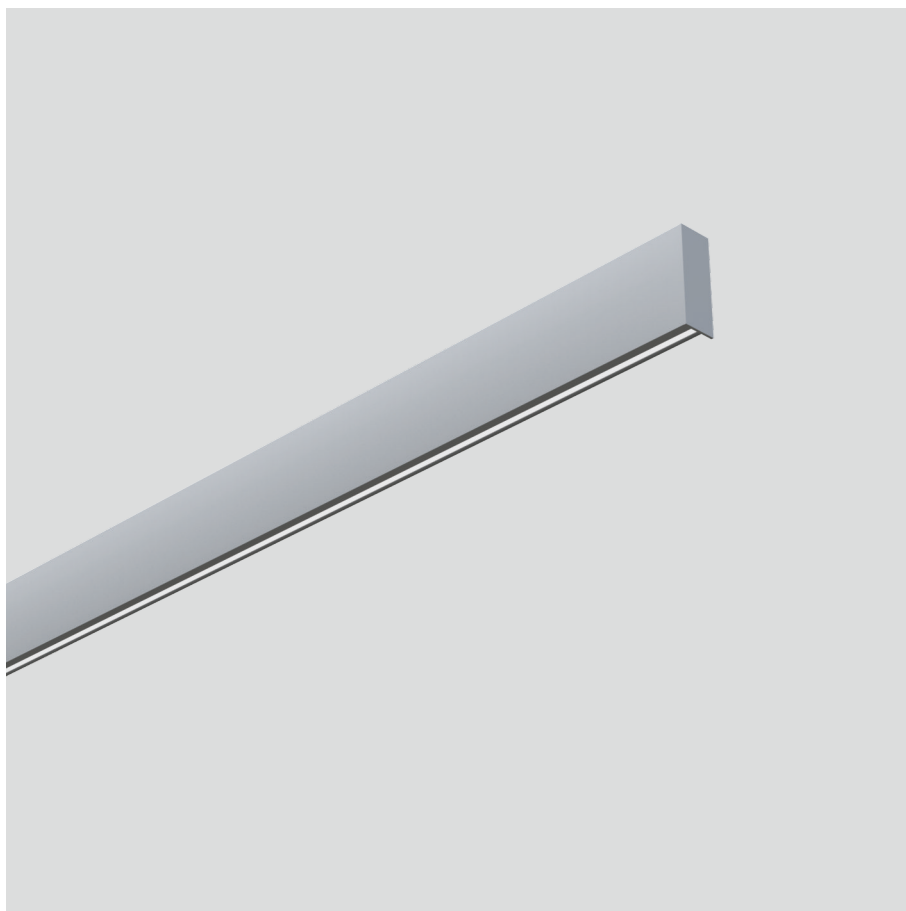

Eros-W

Wall mounted luminaire

25.002.33047

GENERAL

Wall
Surface
Silver
IP20
5400 lm
UGR<19

LED

3000K warm white
CRI ≥ 80
L80(B10)50,000H
SDCM <3

PHYSICAL

length 1800 mm
width 27.8 mm
height 76 mm
2.6 kg

ELECTRICAL

1~10V Dimming
60W
90 lm/W
AC200~240V

The data values for the luminous flux are initially subject to a tolerance of +/- 10%, those for the electrical connected load are initially subject to a tolerance of +/- 10%, and those for the colour temperature are initially subject to a tolerance of +/- 150 K. Product illustrations serve as examples and may differ from the original. No liability is assumed for typographical or printing errors. We reserve the right to make alterations in the interest of improving our products.