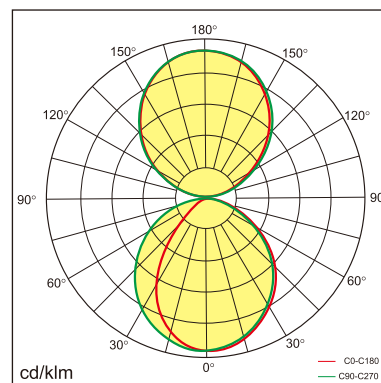

Eros-W

Wall mounted luminaire

25.002.33047

GENERAL

Wall
Surface
Silver
IP20
5400 lm
UGR<19

LED

3000K warm white
CRI ≥ 80
L80(B10)50,000H
SDCM <3

PHYSICAL

length 1800 mm
width 27.8 mm
height 76 mm
2.6 kg

ELECTRICAL

1~10V Dimming
60W
90 lm/W
AC200~240V

The data values for the luminous flux are initially subject to a tolerance of +/- 10%, those for the electrical connected load are initially subject to a tolerance of +/- 10%, and those for the colour temperature are initially subject to a tolerance of +/- 150 K. Product illustrations serve as examples and may differ from the original. No liability is assumed for typographical or printing errors. We reserve the right to make alterations in the interest of improving our products.