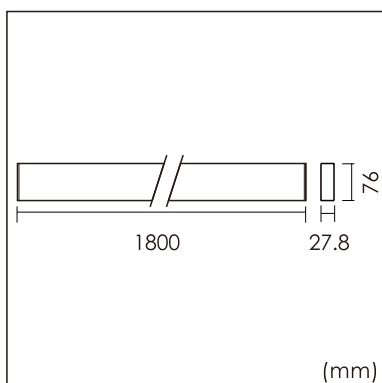

Eros-W

Wall mounted luminaire

25.002.33047

GENERAL

Wall
Surface
Silver
IP20
5400 lm
UGR<19

LED

3000K warm white
CRI ≥ 80
L80(B10)50,000H
SDCM <3

PHYSICAL

length 1800 mm
width 27.8 mm
height 76 mm
2.6 kg

ELECTRICAL

1~10V Dimming
60W
90 lm/W
AC200~240V

The data values for the luminous flux are initially subject to a tolerance of +/- 10%, those for the electrical connected load are initially subject to a tolerance of +/- 10%, and those for the colour temperature are initially subject to a tolerance of +/- 150 K. Product illustrations serve as examples and may differ from the original. No liability is assumed for typographical or printing errors. We reserve the right to make alterations in the interest of improving our products.