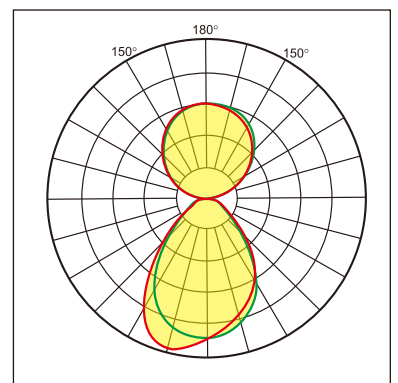

Odin-WR

Wall mounted luminaire

25.003.23009

GENERAL

Wall
Surface
White
IP20
3600 lm
Beam Angle $\uparrow 110^\circ/90^\circ \downarrow$
UGR<18

LED

3000K warm white
CRI ≥ 80
L80(B10)50,000H
SDCM <3

PHYSICAL

length 610 mm
width 265 mm
height 30 mm
3.55 kg

ELECTRICAL

1~10V Dimming
40W
90 lm/W
AC200~240V

The data values for the luminous flux are initially subject to a tolerance of +/- 10%, those for the electrical connected load are initially subject to a tolerance of +/- 10%, and those for the colour temperature are initially subject to a tolerance of +/- 150 K. Product illustrations serve as examples and may differ from the original. No liability is assumed for typographical or printing errors. We reserve the right to make alterations in the interest of improving our products.