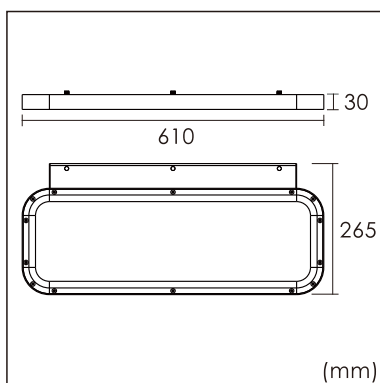

Odin-WR

Wall mounted luminaire

25.003.23009

GENERAL

Wall
Surface
White
IP20
3600 lm
Beam Angle $\uparrow 110^\circ/90^\circ \downarrow$
UGR<18

LED

3000K warm white
CRI ≥ 80
L80(B10)50,000H
SDCM <3

PHYSICAL

length 610 mm
width 265 mm
height 30 mm
3.55 kg

ELECTRICAL

1~10V Dimming
40W
90 lm/W
AC200~240V

The data values for the luminous flux are initially subject to a tolerance of +/- 10%, those for the electrical connected load are initially subject to a tolerance of +/- 10%, and those for the colour temperature are initially subject to a tolerance of +/- 150 K. Product illustrations serve as examples and may differ from the original. No liability is assumed for typographical or printing errors. We reserve the right to make alterations in the interest of improving our products.