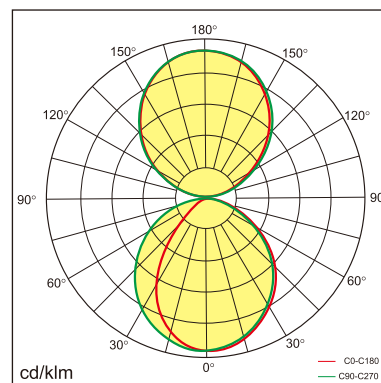

Eros-W

Wall mounted luminaire

25.002.34036

GENERAL

Wall
Surface
Silver
IP20
4500 lm
UGR<19

LED

4000K neutral white
CRI ≥ 80
L80(B10)50,000H
SDCM <3

PHYSICAL

length 1500 mm
width 27.8 mm
height 76 mm
2.2 kg

ELECTRICAL

DALI Dimming
50W
90 lm/W
AC200~240V

The data values for the luminous flux are initially subject to a tolerance of +/- 10%, those for the electrical connected load are initially subject to a tolerance of +/- 10%, and those for the colour temperature are initially subject to a tolerance of +/- 150 K. Product illustrations serve as examples and may differ from the original. No liability is assumed for typographical or printing errors. We reserve the right to make alterations in the interest of improving our products.