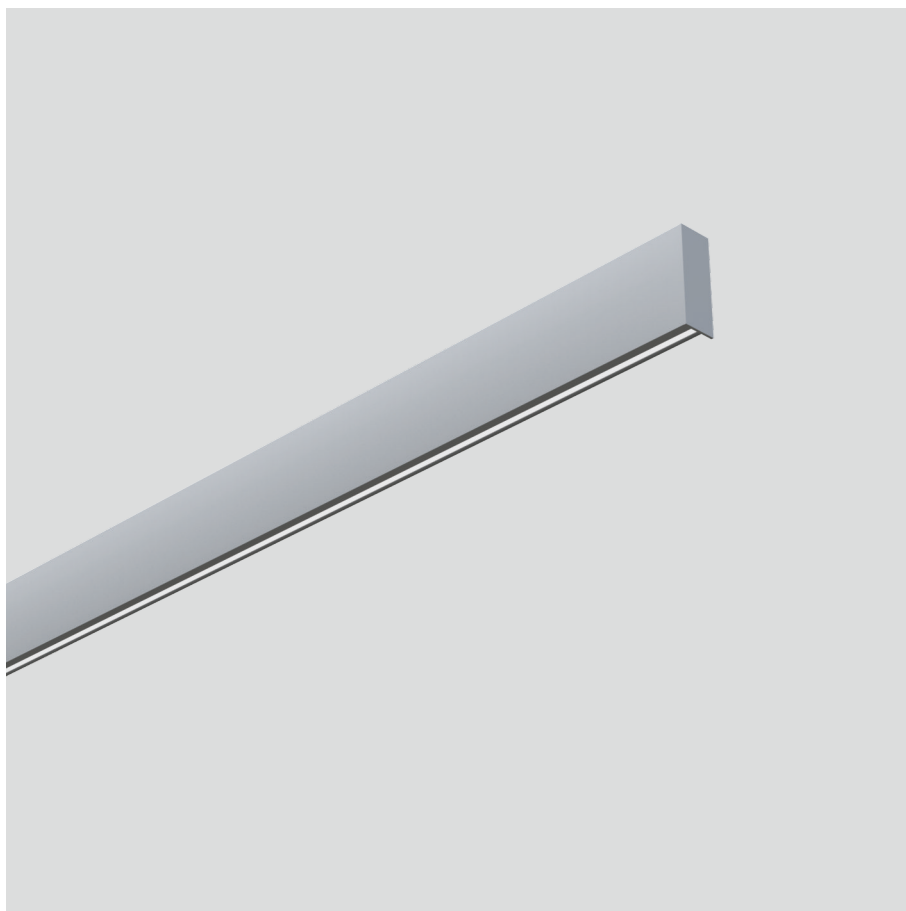

Eros-W

Wall mounted luminaire

25.002.34036

GENERAL

Wall
Surface
Silver
IP20
4500 lm
UGR<19

LED

4000K neutral white
CRI ≥ 80
L80(B10)50,000H
SDCM <3

PHYSICAL

length 1500 mm
width 27.8 mm
height 76 mm
2.2 kg

ELECTRICAL

DALI Dimming
50W
90 lm/W
AC200~240V

The data values for the luminous flux are initially subject to a tolerance of +/- 10%, those for the electrical connected load are initially subject to a tolerance of +/- 10%, and those for the colour temperature are initially subject to a tolerance of +/- 150 K. Product illustrations serve as examples and may differ from the original. No liability is assumed for typographical or printing errors. We reserve the right to make alterations in the interest of improving our products.