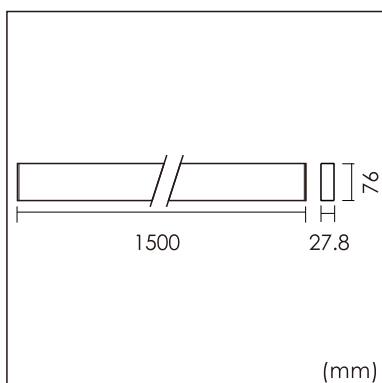

Eros-W

Wall mounted luminaire

25.002.34036

GENERAL

Wall
Surface
Silver
IP20
4500 lm
UGR<19

LED

4000K neutral white
CRI ≥ 80
L80(B10)50,000H
SDCM <3

PHYSICAL

length 1500 mm
width 27.8 mm
height 76 mm
2.2 kg

ELECTRICAL

DALI Dimming
50W
90 lm/W
AC200~240V

The data values for the luminous flux are initially subject to a tolerance of +/- 10%, those for the electrical connected load are initially subject to a tolerance of +/- 10%, and those for the colour temperature are initially subject to a tolerance of +/- 150 K. Product illustrations serve as examples and may differ from the original. No liability is assumed for typographical or printing errors. We reserve the right to make alterations in the interest of improving our products.