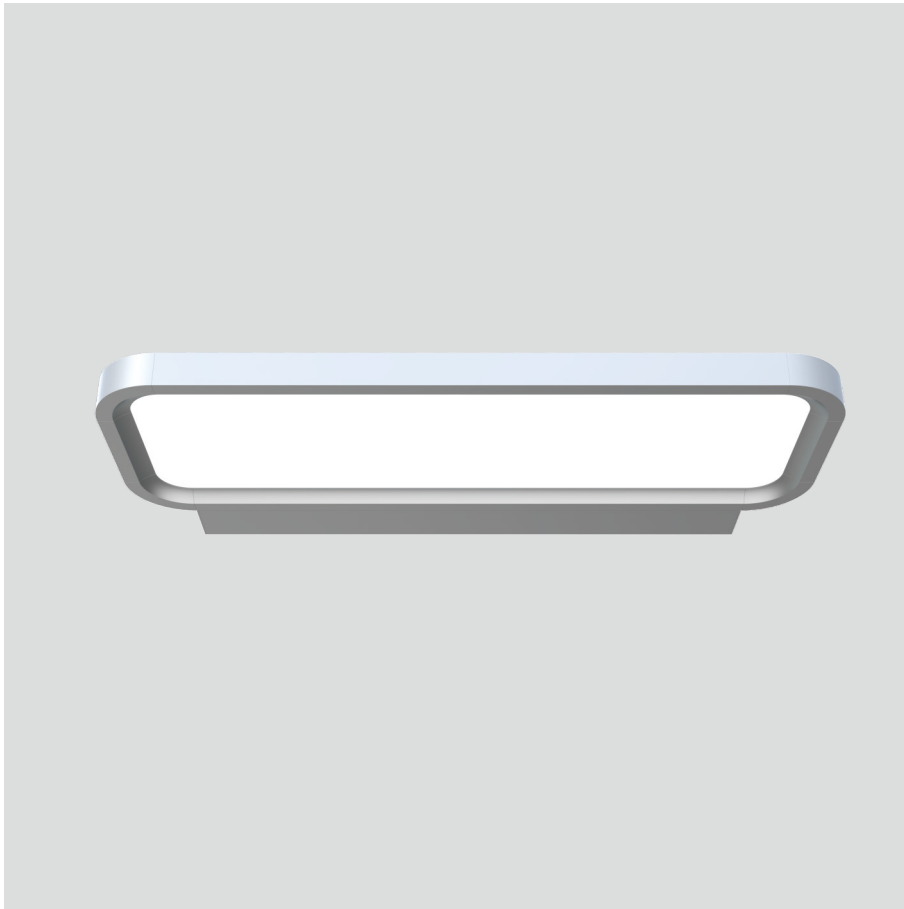

Odin-WR

Wall mounted luminaire

25.003.33017

GENERAL

Wall
Surface
Silver
IP20
3600 lm
Beam Angle $\uparrow 110^\circ/90^\circ\downarrow$
UGR<18

LED

3000K warm white
CRI ≥ 80
L80(B10)50,000H
SDCM <3

PHYSICAL

length 610 mm
width 265 mm
height 30 mm
3.55 kg

ELECTRICAL

DALI Dimming
40W
90 lm/W
AC200~240V

The data values for the luminous flux are initially subject to a tolerance of +/- 10%, those for the electrical connected load are initially subject to a tolerance of +/- 10%, and those for the colour temperature are initially subject to a tolerance of +/- 150 K. Product illustrations serve as examples and may differ from the original. No liability is assumed for typographical or printing errors. We reserve the right to make alterations in the interest of improving our products.