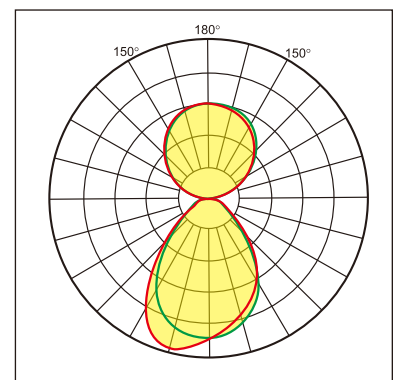

Odin-WR

Wall mounted luminaire

25.003.33017

GENERAL

Wall
Surface
Silver
IP20
3600 lm
Beam Angle $\uparrow 110^\circ/90^\circ\downarrow$
UGR<18

LED

3000K warm white
CRI ≥ 80
L80(B10)50,000H
SDCM <3

PHYSICAL

length 610 mm
width 265 mm
height 30 mm
3.55 kg

ELECTRICAL

DALI Dimming
40W
90 lm/W
AC200~240V

The data values for the luminous flux are initially subject to a tolerance of +/- 10%, those for the electrical connected load are initially subject to a tolerance of +/- 10%, and those for the colour temperature are initially subject to a tolerance of +/- 150 K. Product illustrations serve as examples and may differ from the original. No liability is assumed for typographical or printing errors. We reserve the right to make alterations in the interest of improving our products.