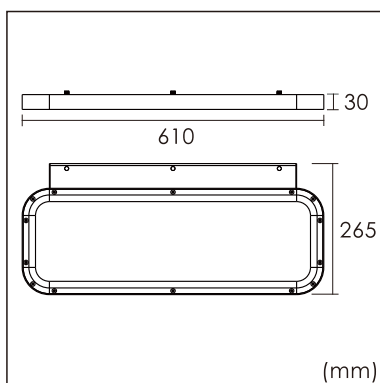

Odin-WR

Wall mounted luminaire

25.003.33017

GENERAL

Wall
Surface
Silver
IP20
3600 lm
Beam Angle $\uparrow 110^\circ/90^\circ\downarrow$
UGR<18

LED

3000K warm white
CRI ≥ 80
L80(B10)50,000H
SDCM <3

PHYSICAL

length 610 mm
width 265 mm
height 30 mm
3.55 kg

ELECTRICAL

DALI Dimming
40W
90 lm/W
AC200~240V

The data values for the luminous flux are initially subject to a tolerance of +/- 10%, those for the electrical connected load are initially subject to a tolerance of +/- 10%, and those for the colour temperature are initially subject to a tolerance of +/- 150 K. Product illustrations serve as examples and may differ from the original. No liability is assumed for typographical or printing errors. We reserve the right to make alterations in the interest of improving our products.