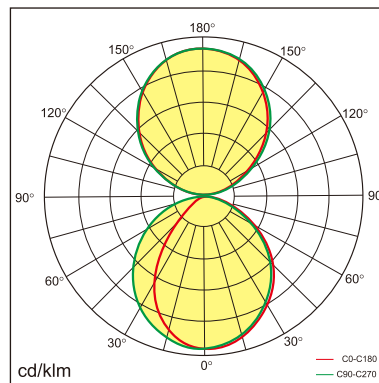

The data values for the luminous flux are initially subject to a tolerance of +/- 10%, those for the electrical connected load are initially subject to a tolerance of +/- 10%, and those for the colour temperature are initially subject to a tolerance of +/- 150 K. Product illustrations serve as examples and may differ from the original. No liability is assumed for typographical or printing errors. We reserve the right to make alterations in the interest of improving our products.