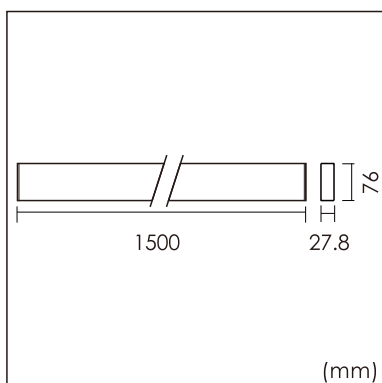

The data values for the luminous flux are initially subject to a tolerance of +/- 10%, those for the electrical connected load are initially subject to a tolerance of +/- 10%, and those for the colour temperature are initially subject to a tolerance of +/- 150 K. Product illustrations serve as examples and may differ from the original. No liability is assumed for typographical or printing errors. We reserve the right to make alterations in the interest of improving our products.