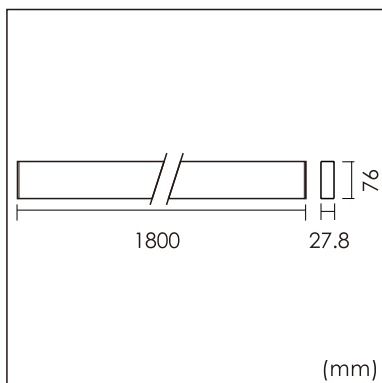

The data values for the luminous flux are initially subject to a tolerance of +/- 10%, those for the electrical connected load are initially subject to a tolerance of +/- 10%, and those for the colour temperature are initially subject to a tolerance of +/- 150 K. Product illustrations serve as examples and may differ from the original. No liability is assumed for typographical or printing errors. We reserve the right to make alterations in the interest of improving our products.