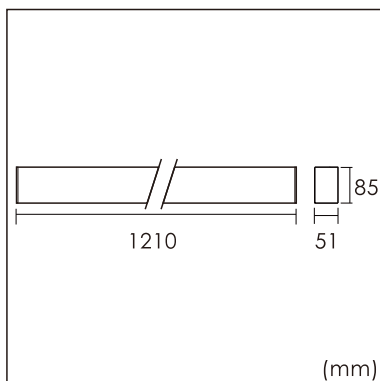

25.001.24010

GENERAL

Wall
Surface
White
IP20
3600 lm
UGR<19

LED

4000K neutral white
CRI ≥ 80
L80(B10)50,000H
SDCM <3

PHYSICAL

length 1210 mm
width 51 mm
height 85 mm
3 kg

ELECTRICAL

1~10V Dimming
30W
130 lm/W
AC200~240V

The data values for the luminous flux are initially subject to a tolerance of +/- 10%, those for the electrical connected load are initially subject to a tolerance of +/- 10%, and those for the colour temperature are initially subject to a tolerance of +/- 150 K. Product illustrations serve as examples and may differ from the original. No liability is assumed for typographical or printing errors. We reserve the right to make alterations in the interest of improving our products.