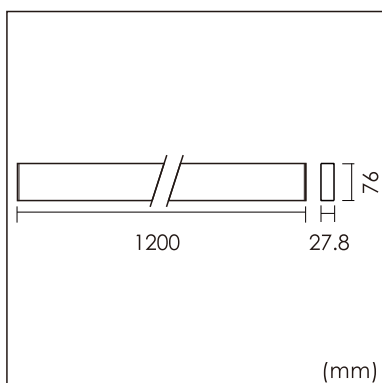

The data values for the luminous flux are initially subject to a tolerance of +/- 10%, those for the electrical connected load are initially subject to a tolerance of +/- 10%, and those for the colour temperature are initially subject to a tolerance of +/- 150 K. Product illustrations serve as examples and may differ from the original. No liability is assumed for typographical or printing errors. We reserve the right to make alterations in the interest of improving our products.