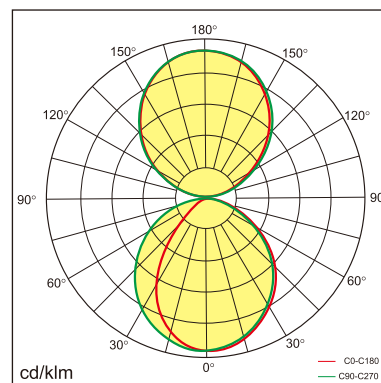

The data values for the luminous flux are initially subject to a tolerance of +/- 10%, those for the electrical connected load are initially subject to a tolerance of +/- 10%, and those for the colour temperature are initially subject to a tolerance of +/- 150 K. Product illustrations serve as examples and may differ from the original. No liability is assumed for typographical or printing errors. We reserve the right to make alterations in the interest of improving our products.