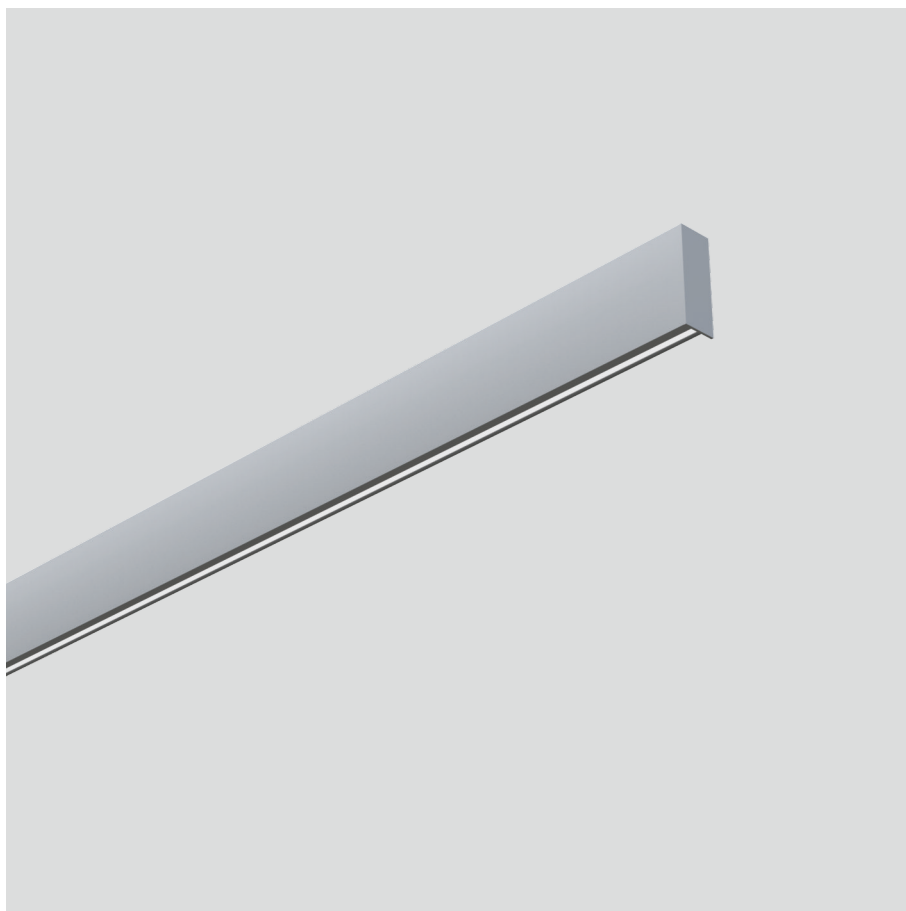

# Eros-W

Wall mounted luminaire

25.002.33011

## GENERAL

Wall  
Surface  
Silver  
IP20  
3600 lm  
UGR<19

## PHYSICAL

length 1200 mm  
width 27.8 mm  
height 76 mm  
1.8 kg