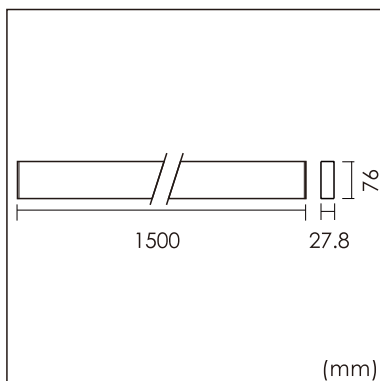

Eros-W

Wall mounted luminaire

25.002.23033

GENERAL

Wall
Surface
black
IP20
4500 lm
UGR<19

LED

3000K warm white
CRI ≥ 80
L80(B10)50,000H
SDCM <3

PHYSICAL

length 1500 mm
width 27.8 mm
height 76 mm
2.2 kg

ELECTRICAL

DALI Dimming
50W
90 lm/W
AC200~240V

The data values for the luminous flux are initially subject to a tolerance of +/- 10%, those for the electrical connected load are initially subject to a tolerance of +/- 10%, and those for the colour temperature are initially subject to a tolerance of +/- 150 K. Product illustrations serve as examples and may differ from the original. No liability is assumed for typographical or printing errors. We reserve the right to make alterations in the interest of improving our products.