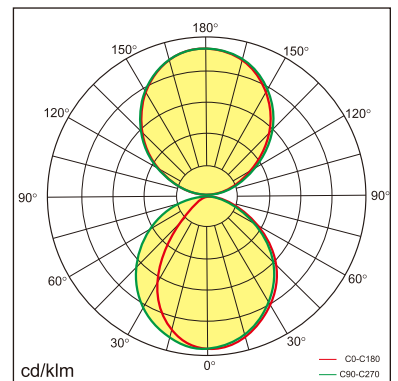

Eros-W

Wall mounted luminaire

25.002.23033

GENERAL

Wall
Surface
black
IP20
4500 lm
UGR<19

LED

3000K warm white
CRI ≥ 80
L80(B10)50,000H
SDCM <3

PHYSICAL

length 1500 mm
width 27.8 mm
height 76 mm
2.2 kg

ELECTRICAL

DALI Dimming
50W
90 lm/W
AC200~240V

The data values for the luminous flux are initially subject to a tolerance of +/- 10%, those for the electrical connected load are initially subject to a tolerance of +/- 10%, and those for the colour temperature are initially subject to a tolerance of +/- 150 K. Product illustrations serve as examples and may differ from the original. No liability is assumed for typographical or printing errors. We reserve the right to make alterations in the interest of improving our products.