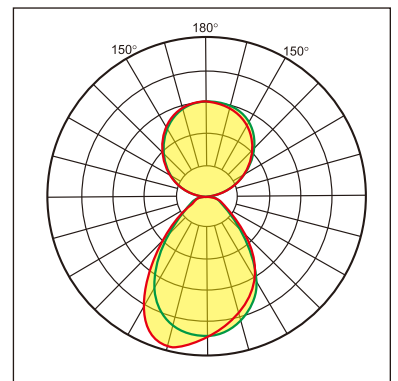

Odin-WS

Wall mounted luminaire

25.004.34012

GENERAL

Wall
Surface
Silver
IP20
3600 lm
Beam Angle $\uparrow 110^\circ/90^\circ \downarrow$
UGR<18

LED

4000K neutral white
CRI ≥ 80
L80(B10)50,000H
SDCM <3

PHYSICAL

length 610 mm
width 265 mm
height 30 mm
3.15 kg

ELECTRICAL

1~10V Dimming
40W
90 lm/W
AC200~240V

The data values for the luminous flux are initially subject to a tolerance of +/- 10%, those for the electrical connected load are initially subject to a tolerance of +/- 10%, and those for the colour temperature are initially subject to a tolerance of +/- 150 K. Product illustrations serve as examples and may differ from the original. No liability is assumed for typographical or printing errors. We reserve the right to make alterations in the interest of improving our products.