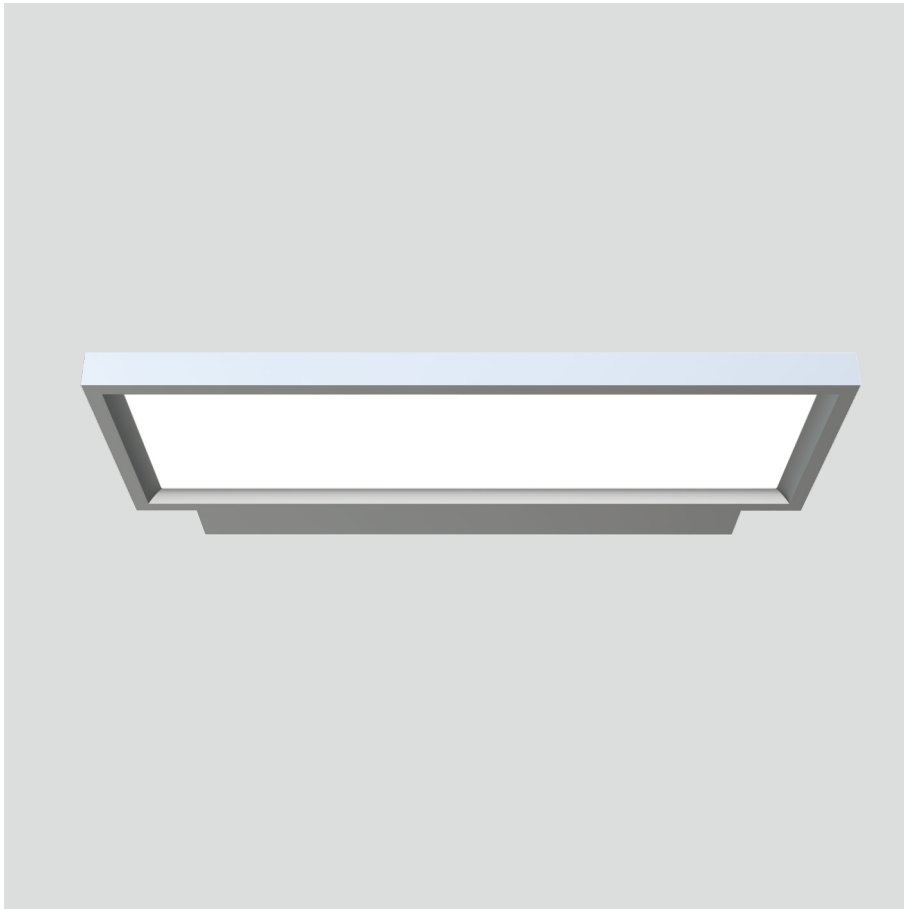

Odin-WS

Wall mounted luminaire

25.004.34012

GENERAL

Wall
Surface
Silver
IP20
3600 lm
Beam Angle $\uparrow 110^\circ/90^\circ \downarrow$
UGR<18

LED

4000K neutral white
CRI ≥ 80
L80(B10)50,000H
SDCM <3

PHYSICAL

length 610 mm
width 265 mm
height 30 mm
3.15 kg

ELECTRICAL

1~10V Dimming
40W
90 lm/W
AC200~240V

The data values for the luminous flux are initially subject to a tolerance of +/- 10%, those for the electrical connected load are initially subject to a tolerance of +/- 10%, and those for the colour temperature are initially subject to a tolerance of +/- 150 K. Product illustrations serve as examples and may differ from the original. No liability is assumed for typographical or printing errors. We reserve the right to make alterations in the interest of improving our products.