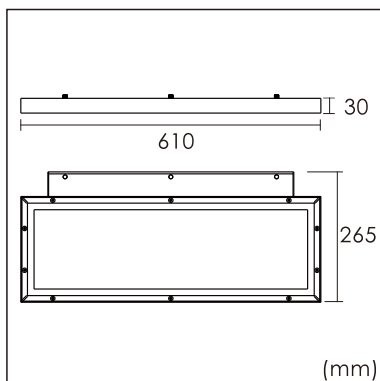

Odin-WS

Wall mounted luminaire

25.004.34012

GENERAL

Wall
Surface
Silver
IP20
3600 lm
Beam Angle $\uparrow 110^\circ/90^\circ \downarrow$
UGR<18

LED

4000K neutral white
CRI ≥ 80
L80(B10)50,000H
SDCM <3

PHYSICAL

length 610 mm
width 265 mm
height 30 mm
3.15 kg

ELECTRICAL

1~10V Dimming
40W
90 lm/W
AC200~240V

The data values for the luminous flux are initially subject to a tolerance of +/- 10%, those for the electrical connected load are initially subject to a tolerance of +/- 10%, and those for the colour temperature are initially subject to a tolerance of +/- 150 K. Product illustrations serve as examples and may differ from the original. No liability is assumed for typographical or printing errors. We reserve the right to make alterations in the interest of improving our products.