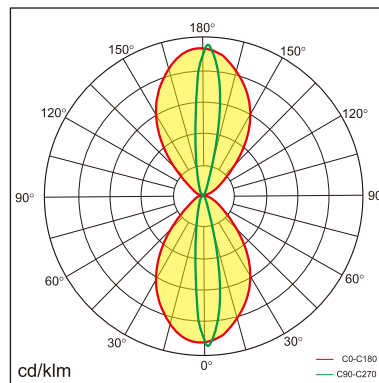

GENERAL

Wall
Surface
black
IP20
3600 lm
UGR<19

LED

3000K warm white
CRI ≥ 80
L80(B10)50,000H
SDCM <3

PHYSICAL

length 1210 mm
width 51 mm
height 85 mm
3 kg

ELECTRICAL

No Dimming
30W
130 lm/W
AC200~240V

The data values for the luminous flux are initially subject to a tolerance of +/- 10%, those for the electrical connected load are initially subject to a tolerance of +/- 10%, and those for the colour temperature are initially subject to a tolerance of +/- 150 K. Product illustrations serve as examples and may differ from the original. No liability is assumed for typographical or printing errors. We reserve the right to make alterations in the interest of improving our products.