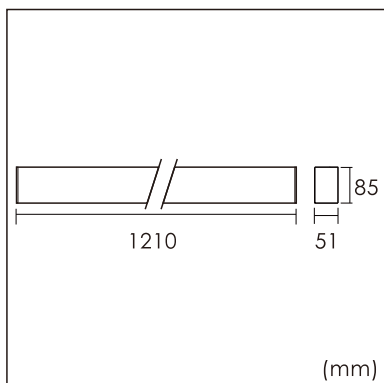

GENERAL

Wall
Surface
black
IP20
3600 lm
UGR<19

LED

3000K warm white
CRI ≥ 80
L80(B10)50,000H
SDCM <3

PHYSICAL

length 1210 mm
width 51 mm
height 85 mm
3 kg

ELECTRICAL

No Dimming
30W
130 lm/W
AC200~240V

The data values for the luminous flux are initially subject to a tolerance of +/- 10%, those for the electrical connected load are initially subject to a tolerance of +/- 10%, and those for the colour temperature are initially subject to a tolerance of +/- 150 K. Product illustrations serve as examples and may differ from the original. No liability is assumed for typographical or printing errors. We reserve the right to make alterations in the interest of improving our products.