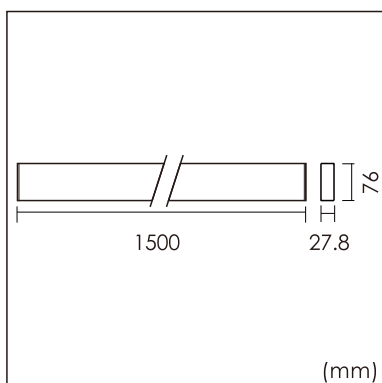

Eros-W

Wall mounted luminaire

25.002.33035

GENERAL

Wall
Surface
Silver
IP20
4500 lm
UGR<19

LED

3000K warm white
CRI ≥ 80
L80(B10)50,000H
SDCM <3

PHYSICAL

length 1500 mm
width 27.8 mm
height 76 mm
2.2 kg

ELECTRICAL

DALI Dimming
50W
90 lm/W
AC200~240V

The data values for the luminous flux are initially subject to a tolerance of +/- 10%, those for the electrical connected load are initially subject to a tolerance of +/- 10%, and those for the colour temperature are initially subject to a tolerance of +/- 150 K. Product illustrations serve as examples and may differ from the original. No liability is assumed for typographical or printing errors. We reserve the right to make alterations in the interest of improving our products.