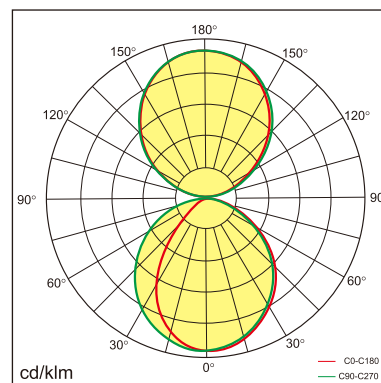

Eros-W

Wall mounted luminaire

25.002.33035

GENERAL

Wall
Surface
Silver
IP20
4500 lm
UGR<19

LED

3000K warm white
CRI ≥ 80
L80(B10)50,000H
SDCM <3

PHYSICAL

length 1500 mm
width 27.8 mm
height 76 mm
2.2 kg

ELECTRICAL

DALI Dimming
50W
90 lm/W
AC200~240V

The data values for the luminous flux are initially subject to a tolerance of +/- 10%, those for the electrical connected load are initially subject to a tolerance of +/- 10%, and those for the colour temperature are initially subject to a tolerance of +/- 150 K. Product illustrations serve as examples and may differ from the original. No liability is assumed for typographical or printing errors. We reserve the right to make alterations in the interest of improving our products.