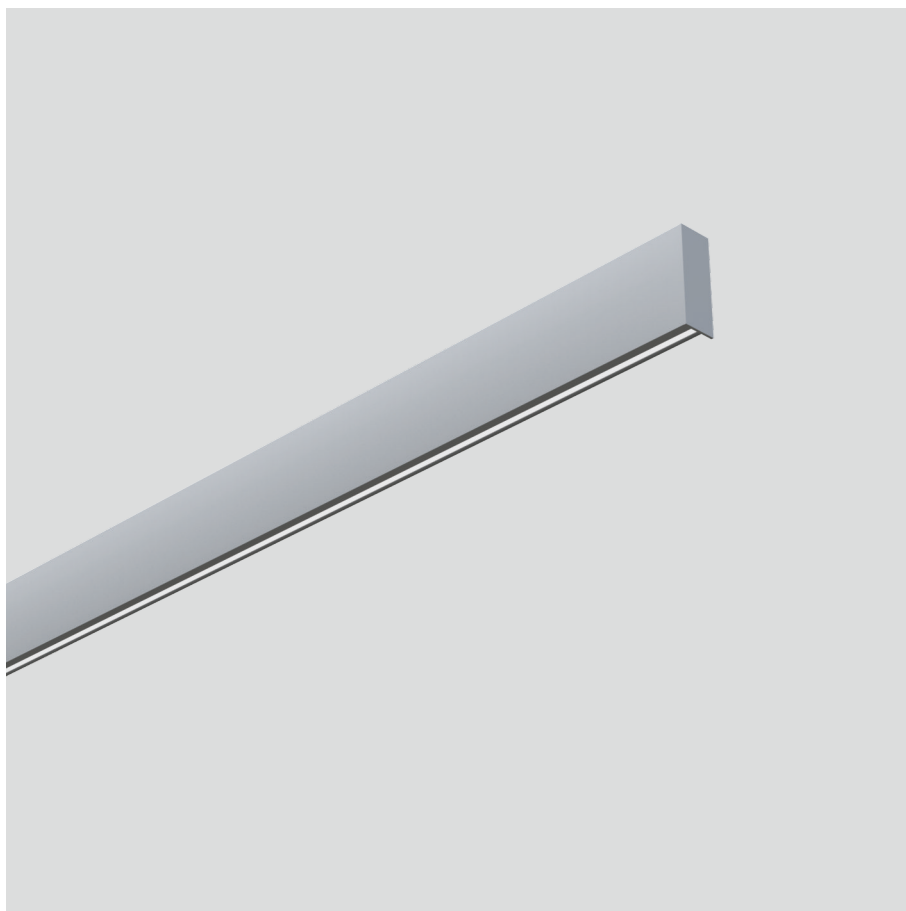

Eros-W

Wall mounted luminaire

25.002.33035

GENERAL

Wall
Surface
Silver
IP20
4500 lm
UGR<19

LED

3000K warm white
CRI ≥ 80
L80(B10)50,000H
SDCM <3

PHYSICAL

length 1500 mm
width 27.8 mm
height 76 mm
2.2 kg

ELECTRICAL

DALI Dimming
50W
90 lm/W
AC200~240V

The data values for the luminous flux are initially subject to a tolerance of +/- 10%, those for the electrical connected load are initially subject to a tolerance of +/- 10%, and those for the colour temperature are initially subject to a tolerance of +/- 150 K. Product illustrations serve as examples and may differ from the original. No liability is assumed for typographical or printing errors. We reserve the right to make alterations in the interest of improving our products.