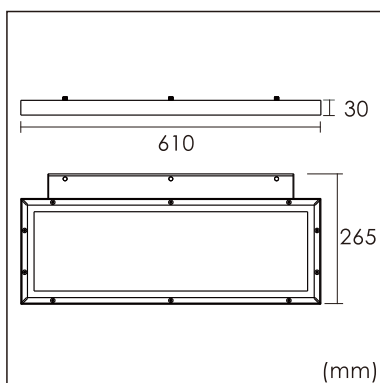

Odin-WS

Wall mounted luminaire

25.004.23015

GENERAL

Wall
Surface
White
IP20
3600 lm
Beam Angle $\uparrow 110^\circ/90^\circ\downarrow$
UGR<18

LED

3000K warm white
CRI ≥ 80
L80(B10)50,000H
SDCM <3

PHYSICAL

length 610 mm
width 265 mm
height 30 mm
3.15 kg

ELECTRICAL

DALI Dimming
40W
90 lm/W
AC200~240V

The data values for the luminous flux are initially subject to a tolerance of +/- 10%, those for the electrical connected load are initially subject to a tolerance of +/- 10%, and those for the colour temperature are initially subject to a tolerance of +/- 150 K. Product illustrations serve as examples and may differ from the original. No liability is assumed for typographical or printing errors. We reserve the right to make alterations in the interest of improving our products.