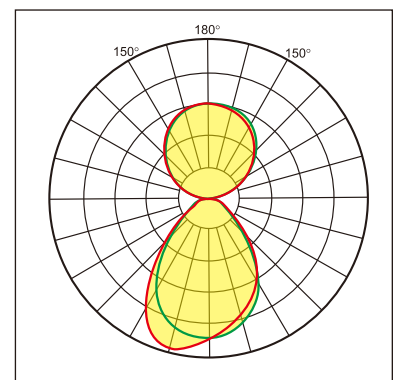

Odin-WS

Wall mounted luminaire

25.004.23015

GENERAL

Wall
Surface
White
IP20
3600 lm
Beam Angle $\uparrow 110^\circ/90^\circ\downarrow$
UGR<18

LED

3000K warm white
CRI ≥ 80
L80(B10)50,000H
SDCM <3

PHYSICAL

length 610 mm
width 265 mm
height 30 mm
3.15 kg

ELECTRICAL

DALI Dimming
40W
90 lm/W
AC200~240V

The data values for the luminous flux are initially subject to a tolerance of +/- 10%, those for the electrical connected load are initially subject to a tolerance of +/- 10%, and those for the colour temperature are initially subject to a tolerance of +/- 150 K. Product illustrations serve as examples and may differ from the original. No liability is assumed for typographical or printing errors. We reserve the right to make alterations in the interest of improving our products.