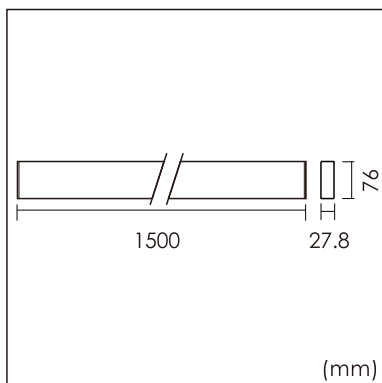

Eros-W

Wall mounted luminaire

25.002.14032

GENERAL

Wall
Surface
black
IP20
4500 lm
UGR<19

LED

4000K neutral white
CRI ≥ 80
L80(B10)50,000H
SDCM <3

PHYSICAL

length 1500 mm
width 27.8 mm
height 76 mm
2.2 kg

ELECTRICAL

DALI Dimming
50W
90 lm/W
AC200~240V

The data values for the luminous flux are initially subject to a tolerance of +/- 10%, those for the electrical connected load are initially subject to a tolerance of +/- 10%, and those for the colour temperature are initially subject to a tolerance of +/- 150 K. Product illustrations serve as examples and may differ from the original. No liability is assumed for typographical or printing errors. We reserve the right to make alterations in the interest of improving our products.