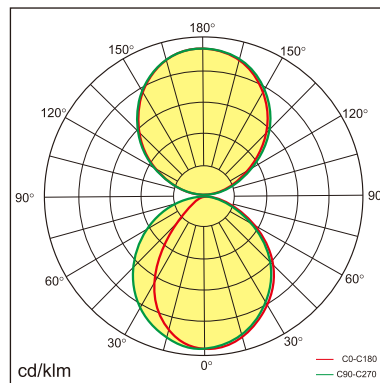

Eros-W

Wall mounted luminaire

25.002.14032

GENERAL

Wall
Surface
black
IP20
4500 lm
UGR<19

LED

4000K neutral white
CRI ≥ 80
L80(B10)50,000H
SDCM <3

PHYSICAL

length 1500 mm
width 27.8 mm
height 76 mm
2.2 kg

ELECTRICAL

DALI Dimming
50W
90 lm/W
AC200~240V

The data values for the luminous flux are initially subject to a tolerance of +/- 10%, those for the electrical connected load are initially subject to a tolerance of +/- 10%, and those for the colour temperature are initially subject to a tolerance of +/- 150 K. Product illustrations serve as examples and may differ from the original. No liability is assumed for typographical or printing errors. We reserve the right to make alterations in the interest of improving our products.