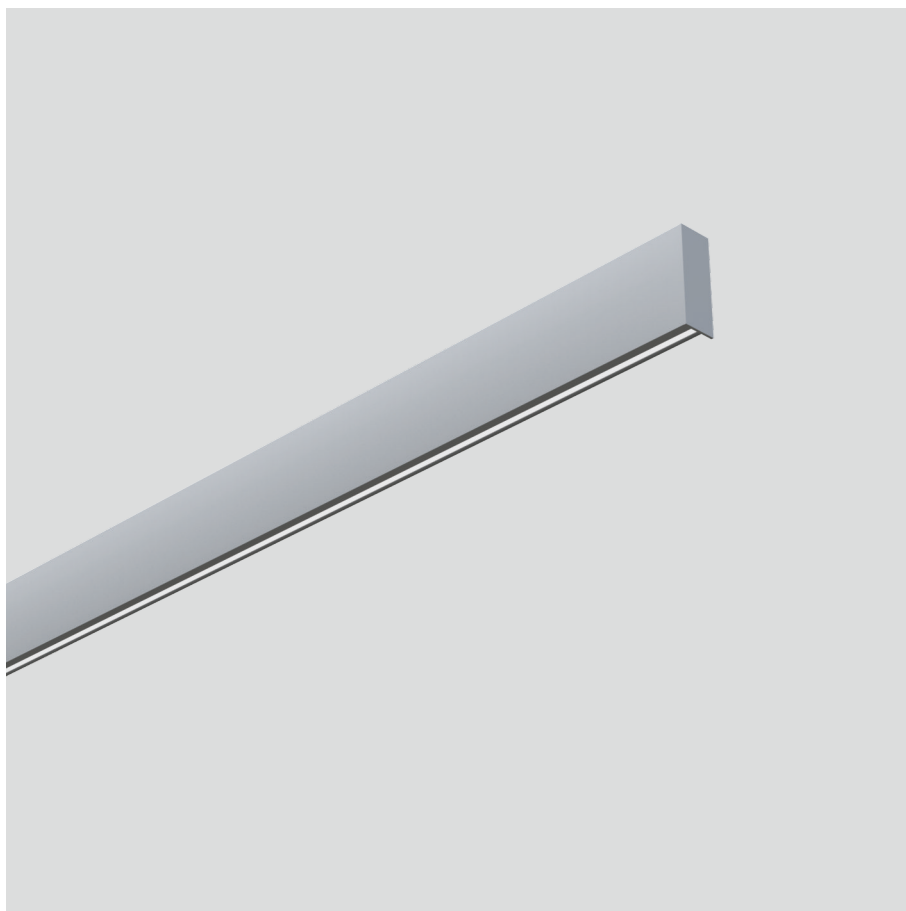

Eros-W

Wall mounted luminaire

25.002.33005

GENERAL

Wall
Surface
Silver
IP20
3600 lm
UGR<19

LED

3000K warm white
CRI ≥ 80
L80(B10)50,000H
SDCM <3

PHYSICAL

length 1200 mm
width 27.8 mm
height 76 mm
1.8 kg

ELECTRICAL

No Dimming
40W
90 lm/W
AC200~240V

The data values for the luminous flux are initially subject to a tolerance of +/- 10%, those for the electrical connected load are initially subject to a tolerance of +/- 10%, and those for the colour temperature are initially subject to a tolerance of +/- 150 K. Product illustrations serve as examples and may differ from the original. No liability is assumed for typographical or printing errors. We reserve the right to make alterations in the interest of improving our products.