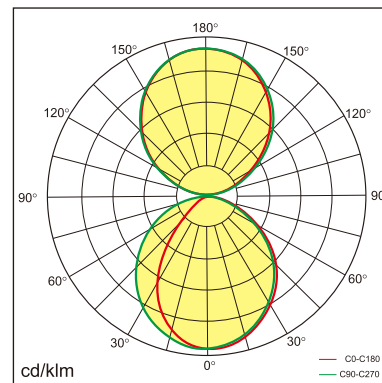

Eros-W

Wall mounted luminaire

25.002.33005

GENERAL

Wall
Surface
Silver
IP20
3600 lm
UGR<19

LED

3000K warm white
CRI ≥ 80
L80(B10)50,000H
SDCM <3

PHYSICAL

length 1200 mm
width 27.8 mm
height 76 mm
1.8 kg

ELECTRICAL

No Dimming
40W
90 lm/W
AC200~240V

The data values for the luminous flux are initially subject to a tolerance of +/- 10%, those for the electrical connected load are initially subject to a tolerance of +/- 10%, and those for the colour temperature are initially subject to a tolerance of +/- 150 K. Product illustrations serve as examples and may differ from the original. No liability is assumed for typographical or printing errors. We reserve the right to make alterations in the interest of improving our products.