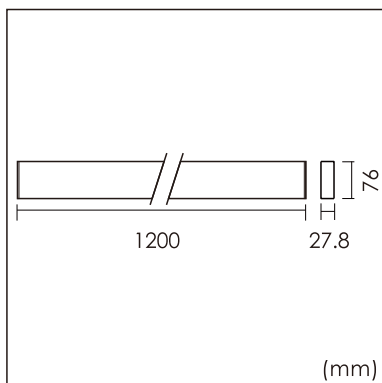

Eros-W

Wall mounted luminaire

25.002.33005

GENERAL

Wall
Surface
Silver
IP20
3600 lm
UGR<19

LED

3000K warm white
CRI ≥ 80
L80(B10)50,000H
SDCM <3

PHYSICAL

length 1200 mm
width 27.8 mm
height 76 mm
1.8 kg

ELECTRICAL

No Dimming
40W
90 lm/W
AC200~240V

The data values for the luminous flux are initially subject to a tolerance of +/- 10%, those for the electrical connected load are initially subject to a tolerance of +/- 10%, and those for the colour temperature are initially subject to a tolerance of +/- 150 K. Product illustrations serve as examples and may differ from the original. No liability is assumed for typographical or printing errors. We reserve the right to make alterations in the interest of improving our products.