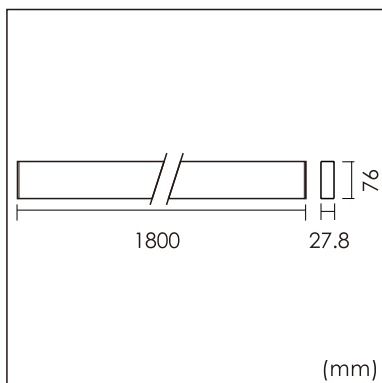

Eros-W

Wall mounted luminaire

25.002.34054

GENERAL

Wall
Surface
Silver
IP20
5400 lm
UGR<19

LED

4000K neutral white
CRI ≥ 80
L80(B10)50,000H
SDCM <3

PHYSICAL

length 1800 mm
width 27.8 mm
height 76 mm
2.6 kg

ELECTRICAL

DALI Dimming
60W
90 lm/W
AC200~240V

The data values for the luminous flux are initially subject to a tolerance of +/- 10%, those for the electrical connected load are initially subject to a tolerance of +/- 10%, and those for the colour temperature are initially subject to a tolerance of +/- 150 K. Product illustrations serve as examples and may differ from the original. No liability is assumed for typographical or printing errors. We reserve the right to make alterations in the interest of improving our products.