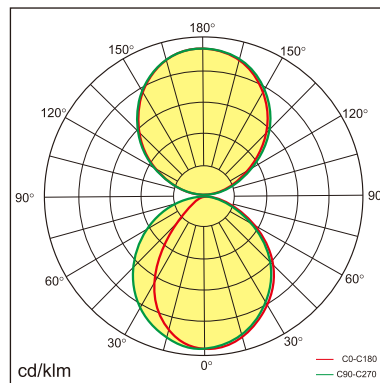

Eros-W

Wall mounted luminaire

25.002.34054

GENERAL

Wall
Surface
Silver
IP20
5400 lm
UGR<19

LED

4000K neutral white
CRI ≥ 80
L80(B10)50,000H
SDCM <3

PHYSICAL

length 1800 mm
width 27.8 mm
height 76 mm
2.6 kg

ELECTRICAL

DALI Dimming
60W
90 lm/W
AC200~240V

The data values for the luminous flux are initially subject to a tolerance of +/- 10%, those for the electrical connected load are initially subject to a tolerance of +/- 10%, and those for the colour temperature are initially subject to a tolerance of +/- 150 K. Product illustrations serve as examples and may differ from the original. No liability is assumed for typographical or printing errors. We reserve the right to make alterations in the interest of improving our products.