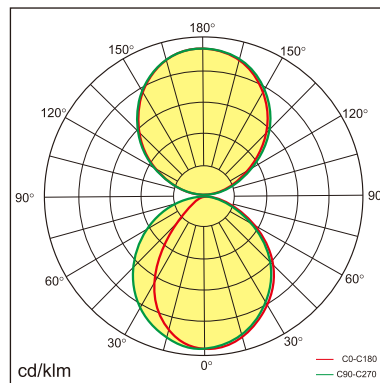

The data values for the luminous flux are initially subject to a tolerance of +/- 10%, those for the electrical connected load are initially subject to a tolerance of +/- 10%, and those for the colour temperature are initially subject to a tolerance of +/- 150 K. Product illustrations serve as examples and may differ from the original. No liability is assumed for typographical or printing errors. We reserve the right to make alterations in the interest of improving our products.