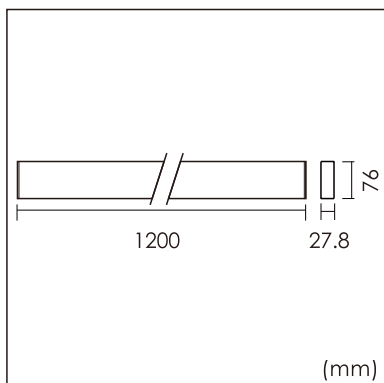

The data values for the luminous flux are initially subject to a tolerance of +/- 10%, those for the electrical connected load are initially subject to a tolerance of +/- 10%, and those for the colour temperature are initially subject to a tolerance of +/- 150 K. Product illustrations serve as examples and may differ from the original. No liability is assumed for typographical or printing errors. We reserve the right to make alterations in the interest of improving our products.