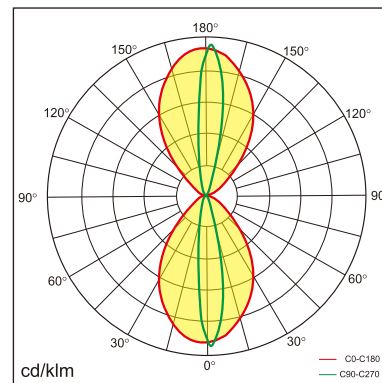

25.001.33017

GENERAL

Wall
Surface
Silver
IP20
3600 lm
UGR<19

LED

3000K warm white
CRI ≥ 80
L80(B10)50,000H
SDCM <3

PHYSICAL

length 1210 mm
width 51 mm
height 85 mm
3 kg

ELECTRICAL

DALI Dimming
30W
130 lm/W
AC200~240V

The data values for the luminous flux are initially subject to a tolerance of +/- 10%, those for the electrical connected load are initially subject to a tolerance of +/- 10%, and those for the colour temperature are initially subject to a tolerance of +/- 150 K. Product illustrations serve as examples and may differ from the original. No liability is assumed for typographical or printing errors. We reserve the right to make alterations in the interest of improving our products.