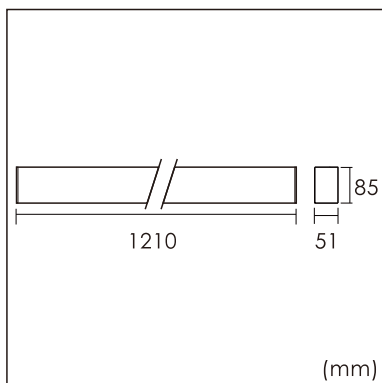

25.001.33017

GENERAL

Wall
Surface
Silver
IP20
3600 lm
UGR<19

LED

3000K warm white
CRI ≥ 80
L80(B10)50,000H
SDCM <3

PHYSICAL

length 1210 mm
width 51 mm
height 85 mm
3 kg

ELECTRICAL

DALI Dimming
30W
130 lm/W
AC200~240V

The data values for the luminous flux are initially subject to a tolerance of +/- 10%, those for the electrical connected load are initially subject to a tolerance of +/- 10%, and those for the colour temperature are initially subject to a tolerance of +/- 150 K. Product illustrations serve as examples and may differ from the original. No liability is assumed for typographical or printing errors. We reserve the right to make alterations in the interest of improving our products.