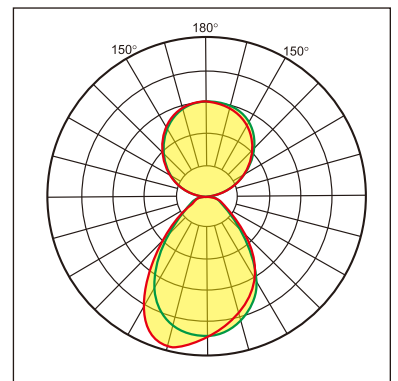

Odin-WR

Wall mounted luminaire

25.003.24016

GENERAL

Wall
Surface
White
IP20
3600 lm
Beam Angle $\uparrow 110^\circ/90^\circ\downarrow$
UGR<18

LED

4000K neutral white
CRI ≥ 80
L80(B10)50,000H
SDCM <3

PHYSICAL

length 610 mm
width 265 mm
height 30 mm
3.55 kg

ELECTRICAL

DALI Dimming
40W
90 lm/W
AC200~240V

The data values for the luminous flux are initially subject to a tolerance of +/- 10%, those for the electrical connected load are initially subject to a tolerance of +/- 10%, and those for the colour temperature are initially subject to a tolerance of +/- 150 K. Product illustrations serve as examples and may differ from the original. No liability is assumed for typographical or printing errors. We reserve the right to make alterations in the interest of improving our products.