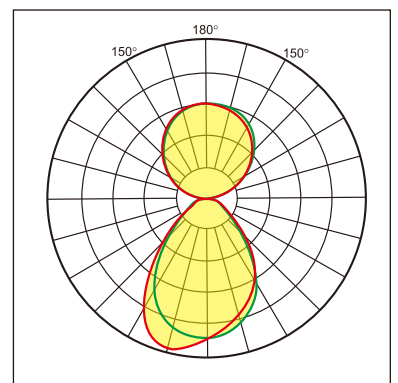

Odin-WS

Wall mounted luminaire

25.004.23009

GENERAL

Wall
Surface
White
IP20
3600 lm
Beam Angle $\uparrow 110^\circ/90^\circ \downarrow$
UGR<18

LED

3000K warm white
CRI ≥ 80
L80(B10)50,000H
SDCM <3

PHYSICAL

length 610 mm
width 265 mm
height 30 mm
3.15 kg

ELECTRICAL

1~10V Dimming
40W
90 lm/W
AC200~240V

The data values for the luminous flux are initially subject to a tolerance of +/- 10%, those for the electrical connected load are initially subject to a tolerance of +/- 10%, and those for the colour temperature are initially subject to a tolerance of +/- 150 K. Product illustrations serve as examples and may differ from the original. No liability is assumed for typographical or printing errors. We reserve the right to make alterations in the interest of improving our products.