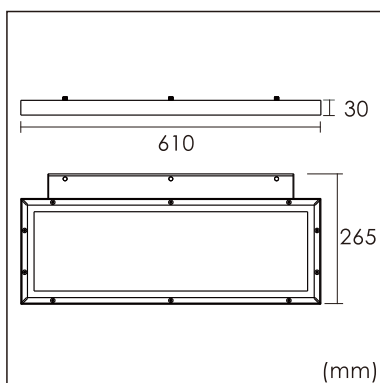

Odin-WS

Wall mounted luminaire

25.004.23009

GENERAL

Wall
Surface
White
IP20
3600 lm
Beam Angle $\uparrow 110^\circ/90^\circ \downarrow$
UGR<18

LED

3000K warm white
CRI ≥ 80
L80(B10)50,000H
SDCM <3

PHYSICAL

length 610 mm
width 265 mm
height 30 mm
3.15 kg

ELECTRICAL

1~10V Dimming
40W
90 lm/W
AC200~240V

The data values for the luminous flux are initially subject to a tolerance of +/- 10%, those for the electrical connected load are initially subject to a tolerance of +/- 10%, and those for the colour temperature are initially subject to a tolerance of +/- 150 K. Product illustrations serve as examples and may differ from the original. No liability is assumed for typographical or printing errors. We reserve the right to make alterations in the interest of improving our products.