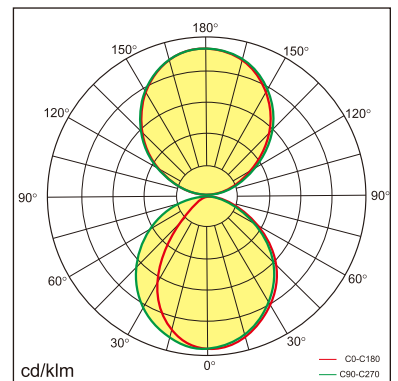

Eros-W

Wall mounted luminaire

25.002.24046

GENERAL

Wall
Surface
White
IP20
5400 lm
UGR<19

LED

4000K neutral white
CRI ≥ 80
L80(B10)50,000H
SDCM <3

PHYSICAL

length 1800 mm
width 27.8 mm
height 76 mm
2.6 kg

ELECTRICAL

1~10V Dimming
60W
90 lm/W
AC200~240V

The data values for the luminous flux are initially subject to a tolerance of +/- 10%, those for the electrical connected load are initially subject to a tolerance of +/- 10%, and those for the colour temperature are initially subject to a tolerance of +/- 150 K. Product illustrations serve as examples and may differ from the original. No liability is assumed for typographical or printing errors. We reserve the right to make alterations in the interest of improving our products.