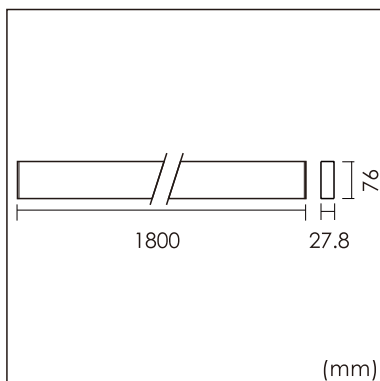

Eros-W

Wall mounted luminaire

25.002.24046

GENERAL

Wall
Surface
White
IP20
5400 lm
UGR<19

LED

4000K neutral white
CRI ≥ 80
L80(B10)50,000H
SDCM <3

PHYSICAL

length 1800 mm
width 27.8 mm
height 76 mm
2.6 kg

ELECTRICAL

1~10V Dimming
60W
90 lm/W
AC200~240V

The data values for the luminous flux are initially subject to a tolerance of +/- 10%, those for the electrical connected load are initially subject to a tolerance of +/- 10%, and those for the colour temperature are initially subject to a tolerance of +/- 150 K. Product illustrations serve as examples and may differ from the original. No liability is assumed for typographical or printing errors. We reserve the right to make alterations in the interest of improving our products.