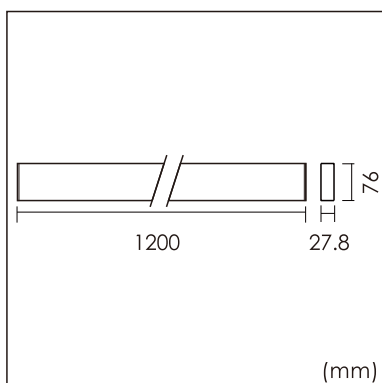

Eros-W

Wall mounted luminaire

25.002.14014

GENERAL

Wall
Surface
black
IP20
3600 lm
UGR<19

LED

4000K neutral white
CRI ≥ 80
L80(B10)50,000H
SDCM <3

PHYSICAL

length 1200 mm
width 27.8 mm
height 76 mm
1.8 kg

ELECTRICAL

DALI Dimming
40W
90 lm/W
AC200~240V

The data values for the luminous flux are initially subject to a tolerance of +/- 10%, those for the electrical connected load are initially subject to a tolerance of +/- 10%, and those for the colour temperature are initially subject to a tolerance of +/- 150 K. Product illustrations serve as examples and may differ from the original. No liability is assumed for typographical or printing errors. We reserve the right to make alterations in the interest of improving our products.