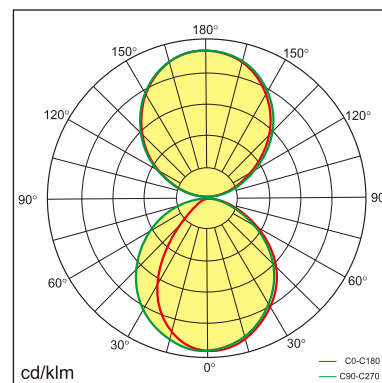

Eros-W

Wall mounted luminaire

25.002.14014

GENERAL

Wall
Surface
black
IP20
3600 lm
UGR<19

LED

4000K neutral white
CRI ≥ 80
L80(B10)50,000H
SDCM <3

PHYSICAL

length 1200 mm
width 27.8 mm
height 76 mm
1.8 kg

ELECTRICAL

DALI Dimming
40W
90 lm/W
AC200~240V

The data values for the luminous flux are initially subject to a tolerance of +/- 10%, those for the electrical connected load are initially subject to a tolerance of +/- 10%, and those for the colour temperature are initially subject to a tolerance of +/- 150 K. Product illustrations serve as examples and may differ from the original. No liability is assumed for typographical or printing errors. We reserve the right to make alterations in the interest of improving our products.