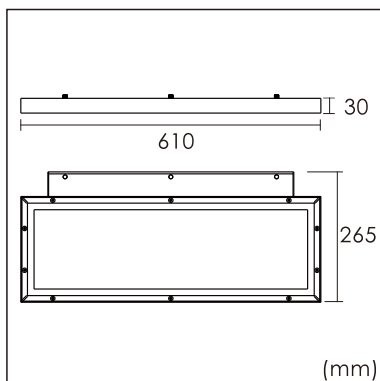

Odin-WS

Wall mounted luminaire

25.004.13007

GENERAL

Wall
Surface
black
IP20
3600 lm
Beam Angle $\uparrow 110^\circ/90^\circ \downarrow$
UGR<18

LED

3000K warm white
CRI ≥ 80
L80(B10)50,000H
SDCM <3

PHYSICAL

length 610 mm
width 265 mm
height 30 mm
3.15 kg

ELECTRICAL

1~10V Dimming
40W
90 lm/W
AC200~240V

The data values for the luminous flux are initially subject to a tolerance of +/- 10%, those for the electrical connected load are initially subject to a tolerance of +/- 10%, and those for the colour temperature are initially subject to a tolerance of +/- 150 K. Product illustrations serve as examples and may differ from the original. No liability is assumed for typographical or printing errors. We reserve the right to make alterations in the interest of improving our products.