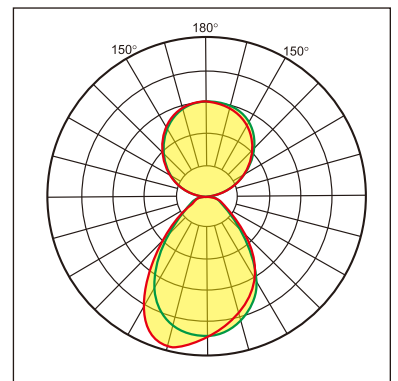

Odin-WS

Wall mounted luminaire

25.004.13007

GENERAL

Wall
Surface
black
IP20
3600 lm
Beam Angle $\uparrow 110^\circ/90^\circ \downarrow$
UGR<18

LED

3000K warm white
CRI ≥ 80
L80(B10)50,000H
SDCM <3

PHYSICAL

length 610 mm
width 265 mm
height 30 mm
3.15 kg

ELECTRICAL

1~10V Dimming
40W
90 lm/W
AC200~240V

The data values for the luminous flux are initially subject to a tolerance of +/- 10%, those for the electrical connected load are initially subject to a tolerance of +/- 10%, and those for the colour temperature are initially subject to a tolerance of +/- 150 K. Product illustrations serve as examples and may differ from the original. No liability is assumed for typographical or printing errors. We reserve the right to make alterations in the interest of improving our products.