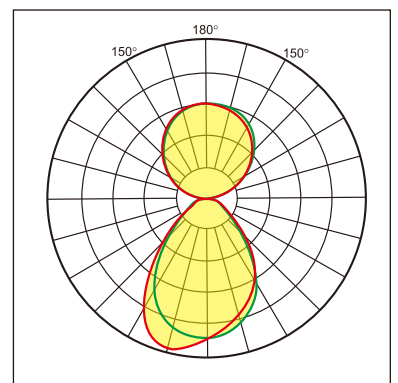

Odin-WS

Wall mounted luminaire

25.004.13001

GENERAL

Wall
Surface
black
IP20
3600 lm
Beam Angle $\uparrow 110^\circ/90^\circ\downarrow$
UGR<18

LED

3000K warm white
CRI ≥ 80
L80(B10)50,000H
SDCM <3

PHYSICAL

length 610 mm
width 265 mm
height 30 mm
3.15 kg

ELECTRICAL

No Dimming
40W
90 lm/W
AC200~240V

The data values for the luminous flux are initially subject to a tolerance of +/- 10%, those for the electrical connected load are initially subject to a tolerance of +/- 10%, and those for the colour temperature are initially subject to a tolerance of +/- 150 K. Product illustrations serve as examples and may differ from the original. No liability is assumed for typographical or printing errors. We reserve the right to make alterations in the interest of improving our products.