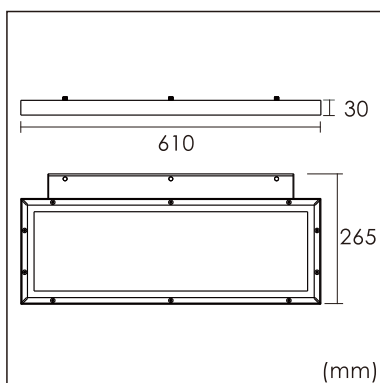

Odin-WS

Wall mounted luminaire

25.004.13001

GENERAL

Wall
Surface
black
IP20
3600 lm
Beam Angle $\uparrow 110^\circ/90^\circ\downarrow$
UGR<18

LED

3000K warm white
CRI ≥ 80
L80(B10)50,000H
SDCM <3

PHYSICAL

length 610 mm
width 265 mm
height 30 mm
3.15 kg

ELECTRICAL

No Dimming
40W
90 lm/W
AC200~240V

The data values for the luminous flux are initially subject to a tolerance of +/- 10%, those for the electrical connected load are initially subject to a tolerance of +/- 10%, and those for the colour temperature are initially subject to a tolerance of +/- 150 K. Product illustrations serve as examples and may differ from the original. No liability is assumed for typographical or printing errors. We reserve the right to make alterations in the interest of improving our products.