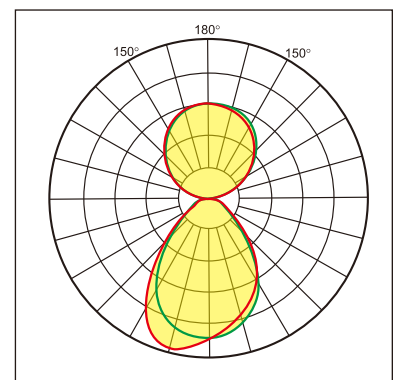

Odin-WR

Wall mounted luminaire

25.003.34012

GENERAL

Wall
Surface
Silver
IP20
3600 lm
Beam Angle $\uparrow 110^\circ/90^\circ \downarrow$
UGR<18

LED

4000K neutral white
CRI ≥ 80
L80(B10)50,000H
SDCM <3

PHYSICAL

length 610 mm
width 265 mm
height 30 mm
3.55 kg

ELECTRICAL

1~10V Dimming
40W
90 lm/W
AC200~240V

The data values for the luminous flux are initially subject to a tolerance of +/- 10%, those for the electrical connected load are initially subject to a tolerance of +/- 10%, and those for the colour temperature are initially subject to a tolerance of +/- 150 K. Product illustrations serve as examples and may differ from the original. No liability is assumed for typographical or printing errors. We reserve the right to make alterations in the interest of improving our products.