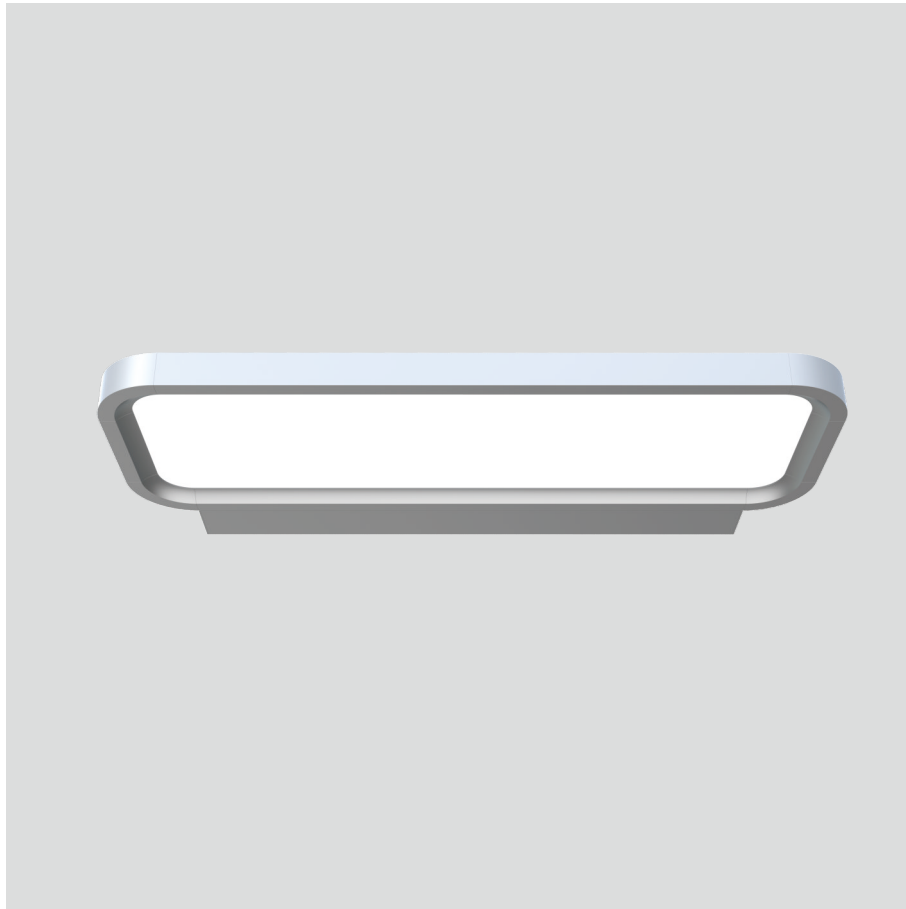

Odin-WR

Wall mounted luminaire

25.003.34012

GENERAL

Wall
Surface
Silver
IP20
3600 lm
Beam Angle $\uparrow 110^\circ/90^\circ \downarrow$
UGR<18

LED

4000K neutral white
CRI ≥ 80
L80(B10)50,000H
SDCM <3

PHYSICAL

length 610 mm
width 265 mm
height 30 mm
3.55 kg

ELECTRICAL

1~10V Dimming
40W
90 lm/W
AC200~240V

The data values for the luminous flux are initially subject to a tolerance of +/- 10%, those for the electrical connected load are initially subject to a tolerance of +/- 10%, and those for the colour temperature are initially subject to a tolerance of +/- 150 K. Product illustrations serve as examples and may differ from the original. No liability is assumed for typographical or printing errors. We reserve the right to make alterations in the interest of improving our products.