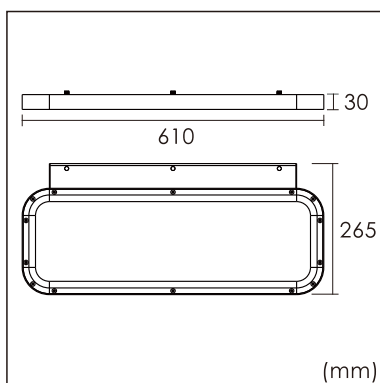

Odin-WR

Wall mounted luminaire

25.003.34012

GENERAL

Wall
Surface
Silver
IP20
3600 lm
Beam Angle $\uparrow 110^\circ/90^\circ \downarrow$
UGR<18

LED

4000K neutral white
CRI ≥ 80
L80(B10)50,000H
SDCM <3

PHYSICAL

length 610 mm
width 265 mm
height 30 mm
3.55 kg

ELECTRICAL

1~10V Dimming
40W
90 lm/W
AC200~240V

The data values for the luminous flux are initially subject to a tolerance of +/- 10%, those for the electrical connected load are initially subject to a tolerance of +/- 10%, and those for the colour temperature are initially subject to a tolerance of +/- 150 K. Product illustrations serve as examples and may differ from the original. No liability is assumed for typographical or printing errors. We reserve the right to make alterations in the interest of improving our products.