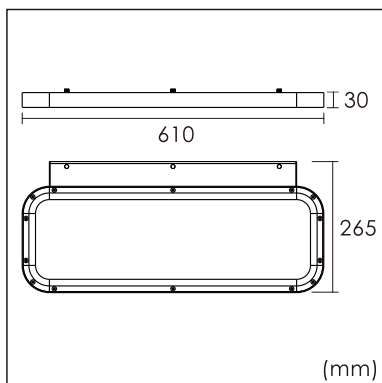

Odin-WR

Wall mounted luminaire

25.003.23015

GENERAL

Wall
Surface
White
IP20
3600 lm
Beam Angle $\uparrow 110^\circ/90^\circ \downarrow$
UGR<18

LED

3000K warm white
CRI ≥ 80
L80(B10)50,000H
SDCM <3

PHYSICAL

length 610 mm
width 265 mm
height 30 mm
3.55 kg

ELECTRICAL

DALI Dimming
40W
90 lm/W
AC200~240V

The data values for the luminous flux are initially subject to a tolerance of +/- 10%, those for the electrical connected load are initially subject to a tolerance of +/- 10%, and those for the colour temperature are initially subject to a tolerance of +/- 150 K. Product illustrations serve as examples and may differ from the original. No liability is assumed for typographical or printing errors. We reserve the right to make alterations in the interest of improving our products.