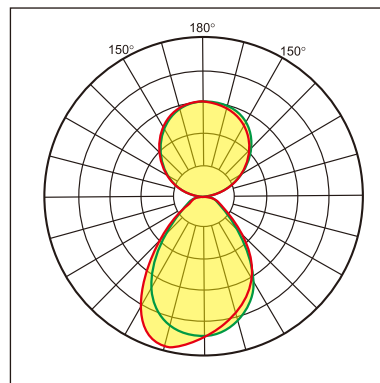

Odin-WR

Wall mounted luminaire

25.003.23015

GENERAL

Wall
Surface
White
IP20
3600 lm
Beam Angle $\uparrow 110^\circ/90^\circ \downarrow$
UGR<18

LED

3000K warm white
CRI ≥ 80
L80(B10)50,000H
SDCM <3

PHYSICAL

length 610 mm
width 265 mm
height 30 mm
3.55 kg

ELECTRICAL

DALI Dimming
40W
90 lm/W
AC200~240V

The data values for the luminous flux are initially subject to a tolerance of +/- 10%, those for the electrical connected load are initially subject to a tolerance of +/- 10%, and those for the colour temperature are initially subject to a tolerance of +/- 150 K. Product illustrations serve as examples and may differ from the original. No liability is assumed for typographical or printing errors. We reserve the right to make alterations in the interest of improving our products.