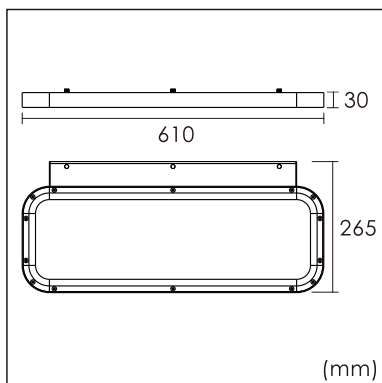

The data values for the luminous flux are initially subject to a tolerance of +/- 10%, those for the electrical connected load are initially subject to a tolerance of +/- 10%, and those for the colour temperature are initially subject to a tolerance of +/- 150 K. Product illustrations serve as examples and may differ from the original. No liability is assumed for typographical or printing errors. We reserve the right to make alterations in the interest of improving our products.