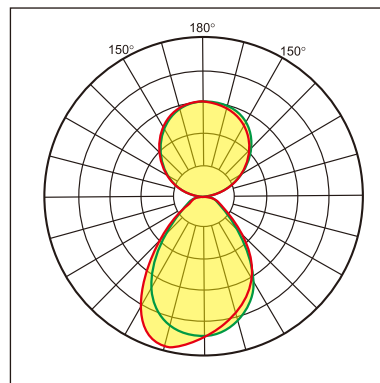

The data values for the luminous flux are initially subject to a tolerance of +/- 10%, those for the electrical connected load are initially subject to a tolerance of +/- 10%, and those for the colour temperature are initially subject to a tolerance of +/- 150 K. Product illustrations serve as examples and may differ from the original. No liability is assumed for typographical or printing errors. We reserve the right to make alterations in the interest of improving our products.