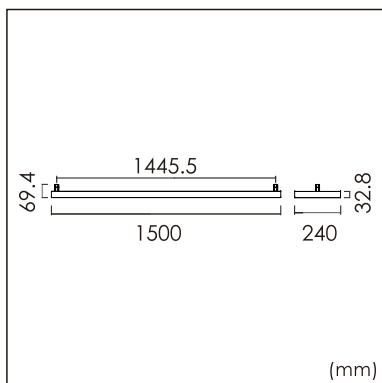

Ymer-C

Surface mounted luminaires

23.001.33029

GENERAL

Ceiling
Surface
Silver
IP20
indirect 1500 lm
direct 4800 lm
total 6300 lm
Beam Angle $\uparrow 115^\circ / 80^\circ \downarrow$
UGR<19

LED

3000K warm white
CRI ≥ 80
L80(B10)50,000H
SDCM <3

PHYSICAL

length 1500 mm
width 240 mm
height 32.8 mm
5.1 kg

ELECTRICAL

60W
105 lm/W
1-10V Dimming
AC200~240V

The data values for the luminous flux are initially subject to a tolerance of +/- 10%, those for the electrical connected load are initially subject to a tolerance of +/- 10%, and those for the colour temperature are initially subject to a tolerance of +/- 150 K. Product illustrations serve as examples and may differ from the original. No liability is assumed for typographical or printing errors. We reserve the right to make alterations in the interest of improving our products.