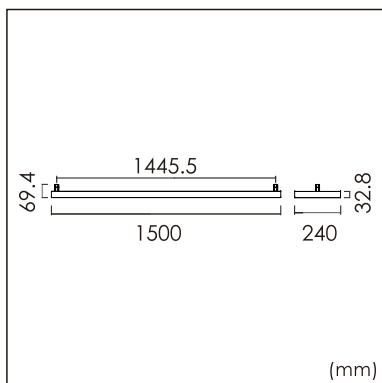

The data values for the luminous flux are initially subject to a tolerance of +/- 10%, those for the electrical connected load are initially subject to a tolerance of +/- 10%, and those for the colour temperature are initially subject to a tolerance of +/- 150 K. Product illustrations serve as examples and may differ from the original. No liability is assumed for typographical or printing errors. We reserve the right to make alterations in the interest of improving our products.