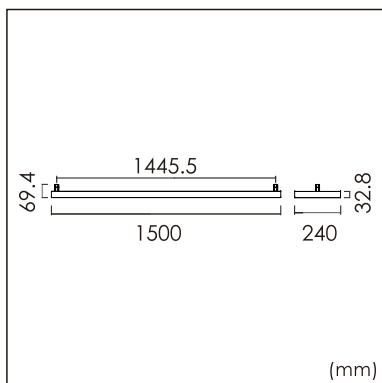

Ymer-C

Surface mounted luminaires

23.001.23033

GENERAL

Ceiling
Surface
White
IP20
indirect 1500 lm
direct 4800 lm
total 6300 lm
Beam Angle $\uparrow 115^\circ / 80^\circ \downarrow$
UGR<19

LED

3000K warm white
CRI ≥ 80
L80(B10)50,000H
SDCM <3

PHYSICAL

length 1500 mm
width 240 mm
height 32.8 mm
5.1 kg

ELECTRICAL

60W
105 lm/W
DALI Dimming
AC200~240V

The data values for the luminous flux are initially subject to a tolerance of +/- 10%, those for the electrical connected load are initially subject to a tolerance of +/- 10%, and those for the colour temperature are initially subject to a tolerance of +/- 150 K. Product illustrations serve as examples and may differ from the original. No liability is assumed for typographical or printing errors. We reserve the right to make alterations in the interest of improving our products.