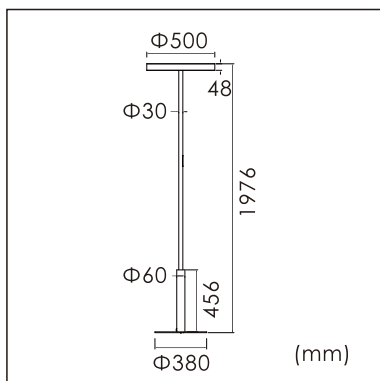

Freyr-F

free standing luminaire

20.021.24005

GENERAL

Floor
Standing
White
IP20
indirect 5440 lm
direct 3890 lm
total 9330 lm
Beam Angle $\uparrow 115^\circ / 90^\circ \downarrow$
UGR < 16

LED

4000K neutral white
CRI ≥ 80
L80(B10)50,000H
SDCM < 3

PHYSICAL

length 500 mm
width 500 mm
height 1976 mm
13.1 kg

ELECTRICAL

80W
120 lm/W
AC200~240V

The data values for the luminous flux are initially subject to a tolerance of +/- 10%, those for the electrical connected load are initially subject to a tolerance of +/- 10%, and those for the colour temperature are initially subject to a tolerance of +/- 150 K. Product illustrations serve as examples and may differ from the original. No liability is assumed for typographical or printing errors. We reserve the right to make alterations in the interest of improving our products.