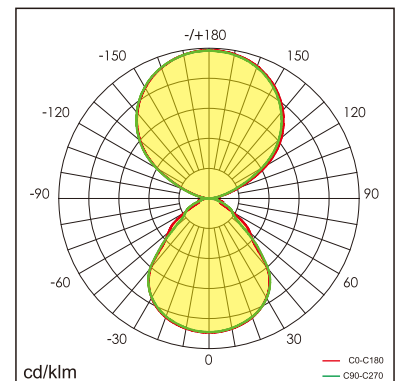

Freyr-F

free standing luminaire

20.021.24005

GENERAL

Floor
Standing
White
IP20
indirect 5440 lm
direct 3890 lm
total 9330 lm
Beam Angle $\uparrow 115^\circ / 90^\circ \downarrow$
UGR < 16

LED

4000K neutral white
CRI ≥ 80
L80(B10)50,000H
SDCM < 3

PHYSICAL

length 500 mm
width 500 mm
height 1976 mm
13.1 kg

ELECTRICAL

80W
120 lm/W
AC200~240V

The data values for the luminous flux are initially subject to a tolerance of +/- 10%, those for the electrical connected load are initially subject to a tolerance of +/- 10%, and those for the colour temperature are initially subject to a tolerance of +/- 150 K. Product illustrations serve as examples and may differ from the original. No liability is assumed for typographical or printing errors. We reserve the right to make alterations in the interest of improving our products.