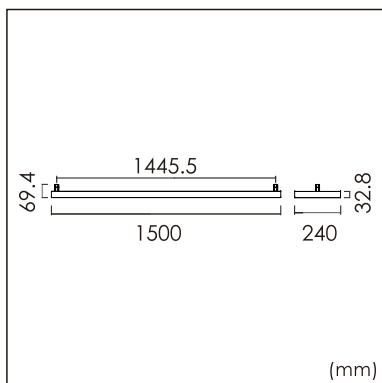

Ymer-C

Surface mounted luminaires

23.001.24022

GENERAL

Ceiling
Surface
White
IP20
indirect 1500 lm
direct 4800 lm
total 6300 lm
Beam Angle $\uparrow 115^\circ / 80^\circ \downarrow$
UGR<19

LED

4000K neutral white
CRI ≥ 80
L80(B10)50,000H
SDCM <3

PHYSICAL

length 1500 mm
width 240 mm
height 32.8 mm
5.1 kg

ELECTRICAL

60W
105 lm/W
No Dimming
AC200~240V

The data values for the luminous flux are initially subject to a tolerance of +/- 10%, those for the electrical connected load are initially subject to a tolerance of +/- 10%, and those for the colour temperature are initially subject to a tolerance of +/- 150 K. Product illustrations serve as examples and may differ from the original. No liability is assumed for typographical or printing errors. We reserve the right to make alterations in the interest of improving our products.