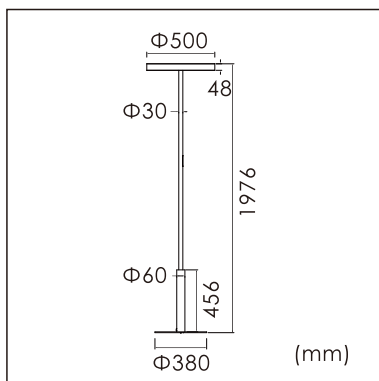

Freyr-F

free standing luminaire

20.021.26006

GENERAL

Floor
Standing
White
IP20
indirect 5200 lm
direct 3720 lm
total 8920 lm
Beam Angle $\uparrow 115^\circ / 90^\circ \downarrow$
UGR < 16

LED

3000~6000K Variable
CRI ≥ 80
L80(B10)50,000H
SDCM < 3

PHYSICAL

length 500 mm
width 500 mm
height 1976 mm
13.1 kg

ELECTRICAL

80W
110 lm/W
AC200~240V

The data values for the luminous flux are initially subject to a tolerance of +/- 10%, those for the electrical connected load are initially subject to a tolerance of +/- 10%, and those for the colour temperature are initially subject to a tolerance of +/- 150 K. Product illustrations serve as examples and may differ from the original. No liability is assumed for typographical or printing errors. We reserve the right to make alterations in the interest of improving our products.