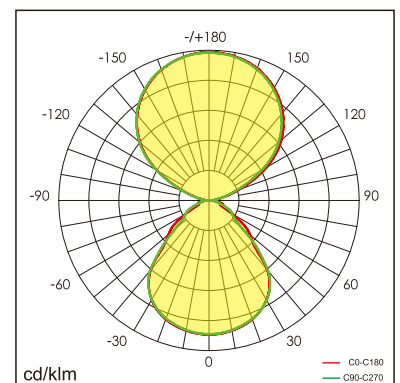

Freyr-F

free standing luminaire

20.021.26006

GENERAL

Floor
Standing
White
IP20
indirect 5200 lm
direct 3720 lm
total 8920 lm
Beam Angle $\uparrow 115^\circ / 90^\circ \downarrow$
UGR < 16

LED

3000~6000K Variable
CRI ≥ 80
L80(B10)50,000H
SDCM < 3

PHYSICAL

length 500 mm
width 500 mm
height 1976 mm
13.1 kg

ELECTRICAL

80W
110 lm/W
AC200~240V

The data values for the luminous flux are initially subject to a tolerance of +/- 10%, those for the electrical connected load are initially subject to a tolerance of +/- 10%, and those for the colour temperature are initially subject to a tolerance of +/- 150 K. Product illustrations serve as examples and may differ from the original. No liability is assumed for typographical or printing errors. We reserve the right to make alterations in the interest of improving our products.