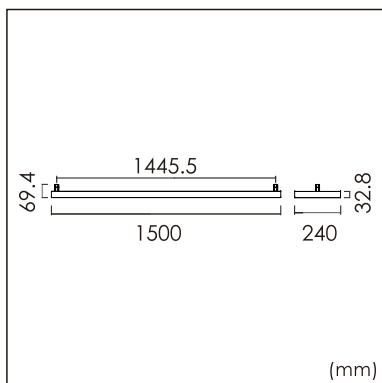

Ymer-C

Surface mounted luminaires

23.001.13025

GENERAL

Ceiling
Surface
black
IP20
indirect 1500 lm
direct 4800 lm
total 6300 lm
Beam Angle $\uparrow 115^\circ / 80^\circ \downarrow$
UGR<19

LED

3000K warm white
CRI ≥ 80
L80(B10)50,000H
SDCM <3

PHYSICAL

length 1500 mm
width 240 mm
height 32.8 mm
5.1 kg

ELECTRICAL

60W
105 lm/W
1-10V Dimming
AC200~240V

The data values for the luminous flux are initially subject to a tolerance of +/- 10%, those for the electrical connected load are initially subject to a tolerance of +/- 10%, and those for the colour temperature are initially subject to a tolerance of +/- 150 K. Product illustrations serve as examples and may differ from the original. No liability is assumed for typographical or printing errors. We reserve the right to make alterations in the interest of improving our products.