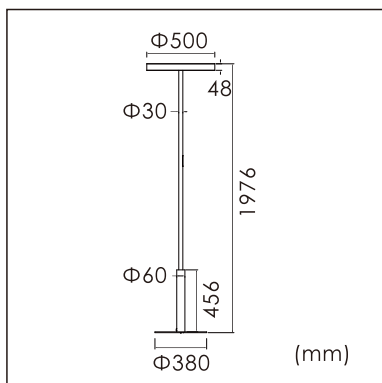

Freyr-F

free standing luminaire

20.021.23004

GENERAL

Floor
Standing
White
IP20
indirect 5440 lm
direct 3890 lm
total 9330 lm
Beam Angle $\uparrow 115^\circ / 90^\circ \downarrow$
UGR < 16

LED

3000K warm white
CRI ≥ 80
L80(B10)50,000H
SDCM < 3

PHYSICAL

length 500 mm
width 500 mm
height 1976 mm
13.1 kg

ELECTRICAL

80W
120 lm/W
AC200~240V

The data values for the luminous flux are initially subject to a tolerance of +/- 10%, those for the electrical connected load are initially subject to a tolerance of +/- 10%, and those for the colour temperature are initially subject to a tolerance of +/- 150 K. Product illustrations serve as examples and may differ from the original. No liability is assumed for typographical or printing errors. We reserve the right to make alterations in the interest of improving our products.