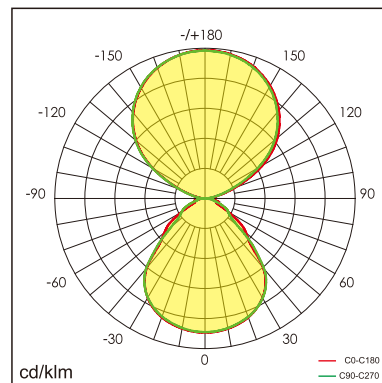

Freyr-F

free standing luminaire

20.021.23004

GENERAL

Floor
Standing
White
IP20
indirect 5440 lm
direct 3890 lm
total 9330 lm
Beam Angle $\uparrow 115^\circ / 90^\circ \downarrow$
UGR < 16

LED

3000K warm white
CRI ≥ 80
L80(B10)50,000H
SDCM < 3

PHYSICAL

length 500 mm
width 500 mm
height 1976 mm
13.1 kg

ELECTRICAL

80W
120 lm/W
AC200~240V

The data values for the luminous flux are initially subject to a tolerance of +/- 10%, those for the electrical connected load are initially subject to a tolerance of +/- 10%, and those for the colour temperature are initially subject to a tolerance of +/- 150 K. Product illustrations serve as examples and may differ from the original. No liability is assumed for typographical or printing errors. We reserve the right to make alterations in the interest of improving our products.