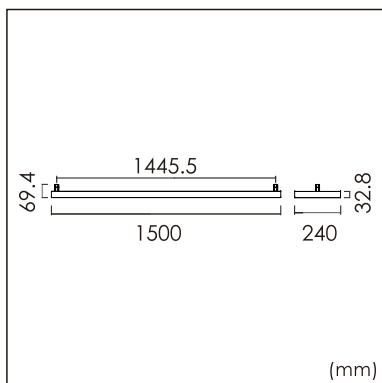

Ymer-C

Surface mounted luminaires

23.001.23027

GENERAL

Ceiling
Surface
White
IP20
indirect 1500 lm
direct 4800 lm
total 6300 lm
Beam Angle $\uparrow 115^\circ / 80^\circ \downarrow$
UGR<19

LED

3000K warm white
CRI ≥ 80
L80(B10)50,000H
SDCM <3

PHYSICAL

length 1500 mm
width 240 mm
height 32.8 mm
5.1 kg

ELECTRICAL

60W
105 lm/W
1-10V Dimming
AC200~240V

The data values for the luminous flux are initially subject to a tolerance of +/- 10%, those for the electrical connected load are initially subject to a tolerance of +/- 10%, and those for the colour temperature are initially subject to a tolerance of +/- 150 K. Product illustrations serve as examples and may differ from the original. No liability is assumed for typographical or printing errors. We reserve the right to make alterations in the interest of improving our products.