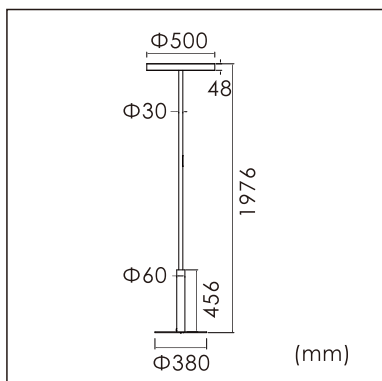

Freyr-F

free standing luminaire

20.021.13001

GENERAL

Floor
Standing
black
IP20
indirect 5440 lm
direct 3890 lm
total 9330 lm
Beam Angle $\uparrow 115^\circ / 90^\circ \downarrow$
UGR < 16

LED

3000K warm white
CRI ≥ 80
L80(B10)50,000H
SDCM < 3

PHYSICAL

length 500 mm
width 500 mm
height 1976 mm
13.1 kg

ELECTRICAL

80W
120 lm/W
AC200~240V

The data values for the luminous flux are initially subject to a tolerance of +/- 10%, those for the electrical connected load are initially subject to a tolerance of +/- 10%, and those for the colour temperature are initially subject to a tolerance of +/- 150 K. Product illustrations serve as examples and may differ from the original. No liability is assumed for typographical or printing errors. We reserve the right to make alterations in the interest of improving our products.