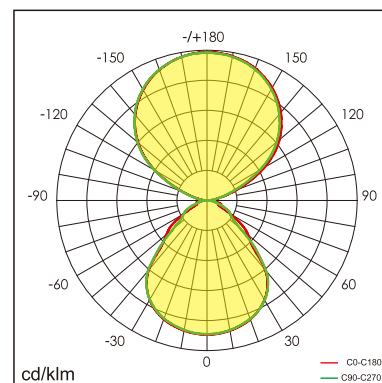

Freyr-F

free standing luminaire

20.021.13001

GENERAL

Floor
Standing
black
IP20
indirect 5440 lm
direct 3890 lm
total 9330 lm
Beam Angle $\uparrow 115^\circ / 90^\circ \downarrow$
UGR < 16

LED

3000K warm white
CRI ≥ 80
L80(B10)50,000H
SDCM < 3

PHYSICAL

length 500 mm
width 500 mm
height 1976 mm
13.1 kg

ELECTRICAL

80W
120 lm/W
AC200~240V

The data values for the luminous flux are initially subject to a tolerance of +/- 10%, those for the electrical connected load are initially subject to a tolerance of +/- 10%, and those for the colour temperature are initially subject to a tolerance of +/- 150 K. Product illustrations serve as examples and may differ from the original. No liability is assumed for typographical or printing errors. We reserve the right to make alterations in the interest of improving our products.