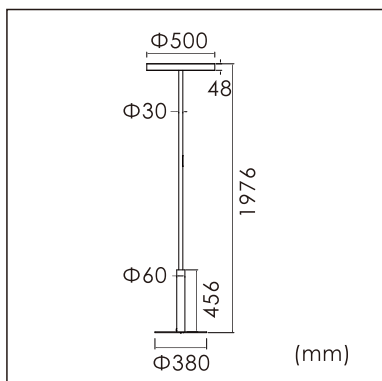

Freyr-F

free standing luminaire

20.021.33007

GENERAL

Floor
Standing
Silver
IP20
indirect 5440 lm
direct 3890 lm
total 9330 lm
Beam Angle $\uparrow 115^\circ / 90^\circ \downarrow$
UGR < 16

LED

3000K warm white
CRI ≥ 80
L80(B10)50,000H
SDCM < 3

PHYSICAL

length 500 mm
width 500 mm
height 1976 mm
13.1 kg

ELECTRICAL

80W
120 lm/W
AC200~240V

The data values for the luminous flux are initially subject to a tolerance of +/- 10%, those for the electrical connected load are initially subject to a tolerance of +/- 10%, and those for the colour temperature are initially subject to a tolerance of +/- 150 K. Product illustrations serve as examples and may differ from the original. No liability is assumed for typographical or printing errors. We reserve the right to make alterations in the interest of improving our products.