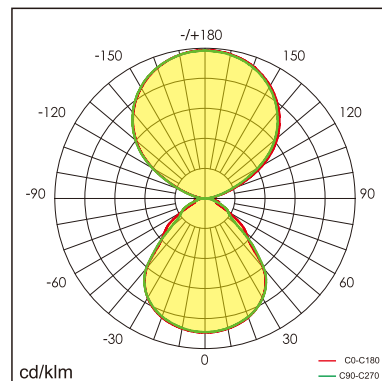

Freyr-F

free standing luminaire

20.021.33007

GENERAL

Floor
Standing
Silver
IP20
indirect 5440 lm
direct 3890 lm
total 9330 lm
Beam Angle $\uparrow 115^\circ / 90^\circ \downarrow$
UGR < 16

LED

3000K warm white
CRI ≥ 80
L80(B10)50,000H
SDCM < 3

PHYSICAL

length 500 mm
width 500 mm
height 1976 mm
13.1 kg

ELECTRICAL

80W
120 lm/W
AC200~240V

The data values for the luminous flux are initially subject to a tolerance of +/- 10%, those for the electrical connected load are initially subject to a tolerance of +/- 10%, and those for the colour temperature are initially subject to a tolerance of +/- 150 K. Product illustrations serve as examples and may differ from the original. No liability is assumed for typographical or printing errors. We reserve the right to make alterations in the interest of improving our products.